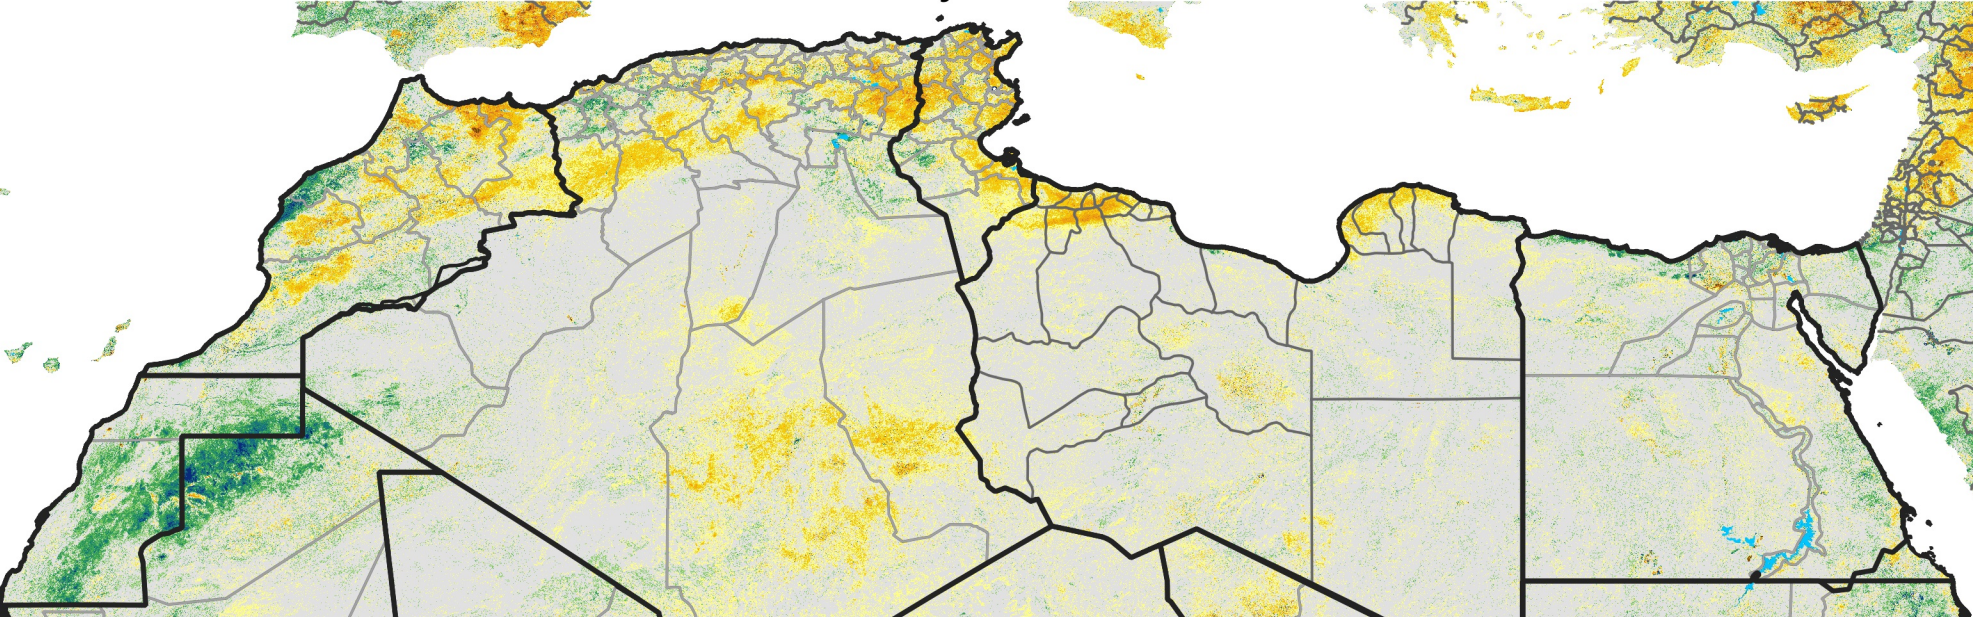

North Africa Percent of Mean NDVI

2016 / Mean (2012 - 2021)

Period 33 / Jun 06 - 15, 2016

Percent of Normal