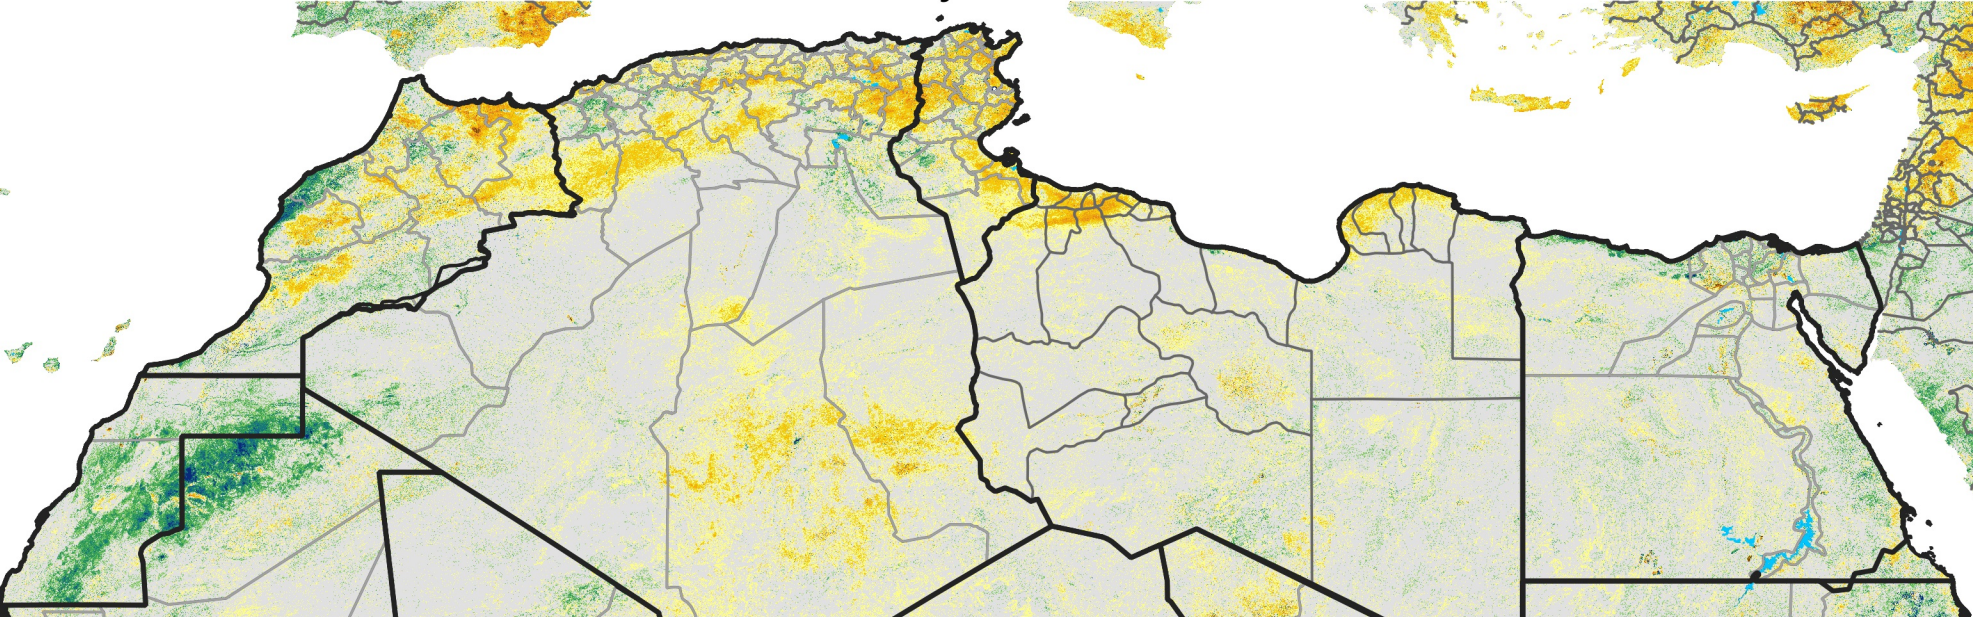

North Africa Percent of Mean NDVI

2016 / Mean (2012 - 2021)

Period 34 / Jun 11 - 20, 2016

Percent of Normal