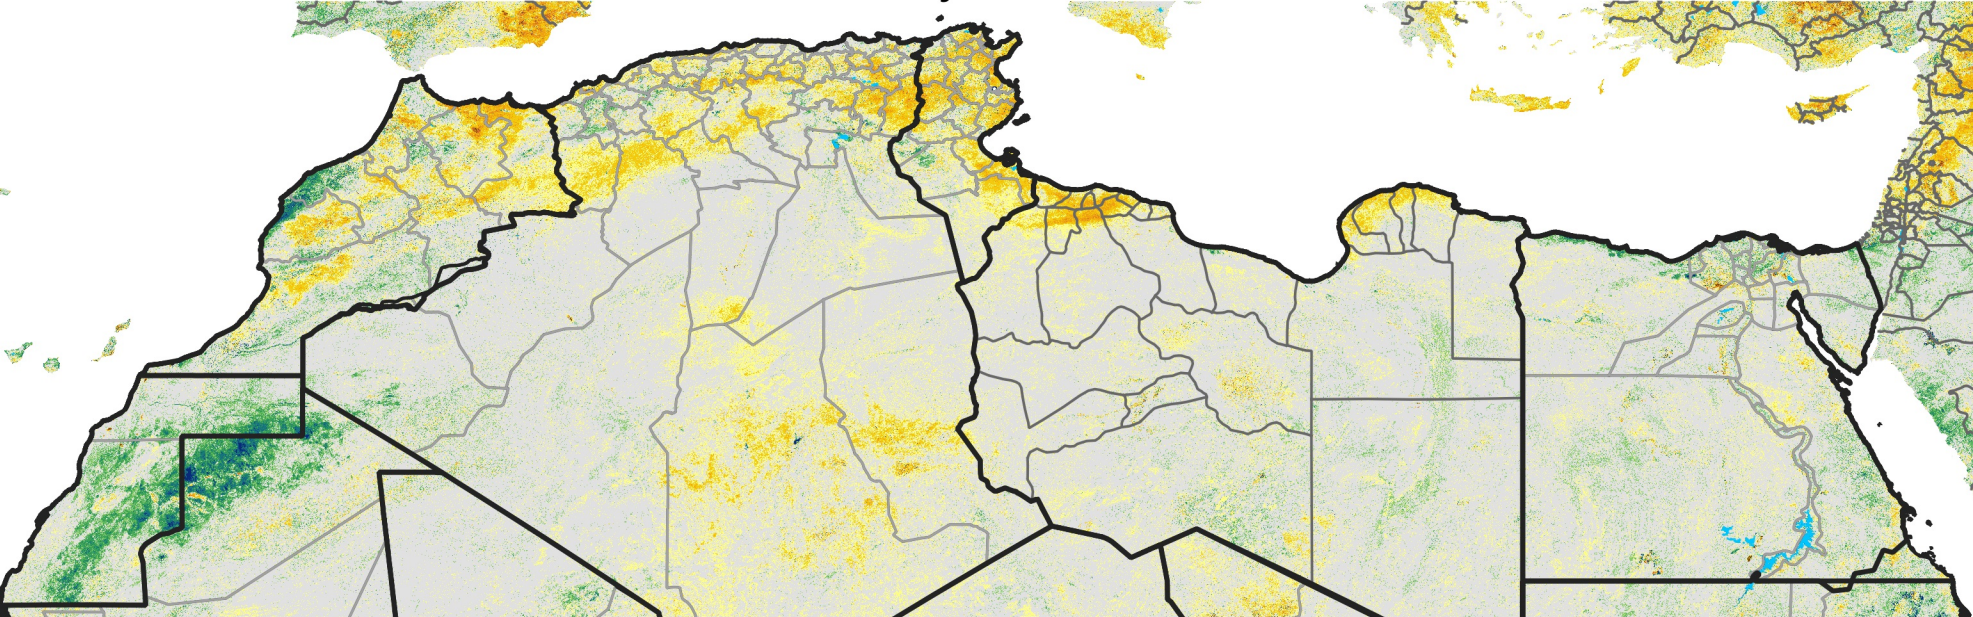

North Africa Percent of Mean NDVI

2016 / Mean (2012 - 2021)

Period 35 / Jun 16 - 25, 2016

Percent of Normal