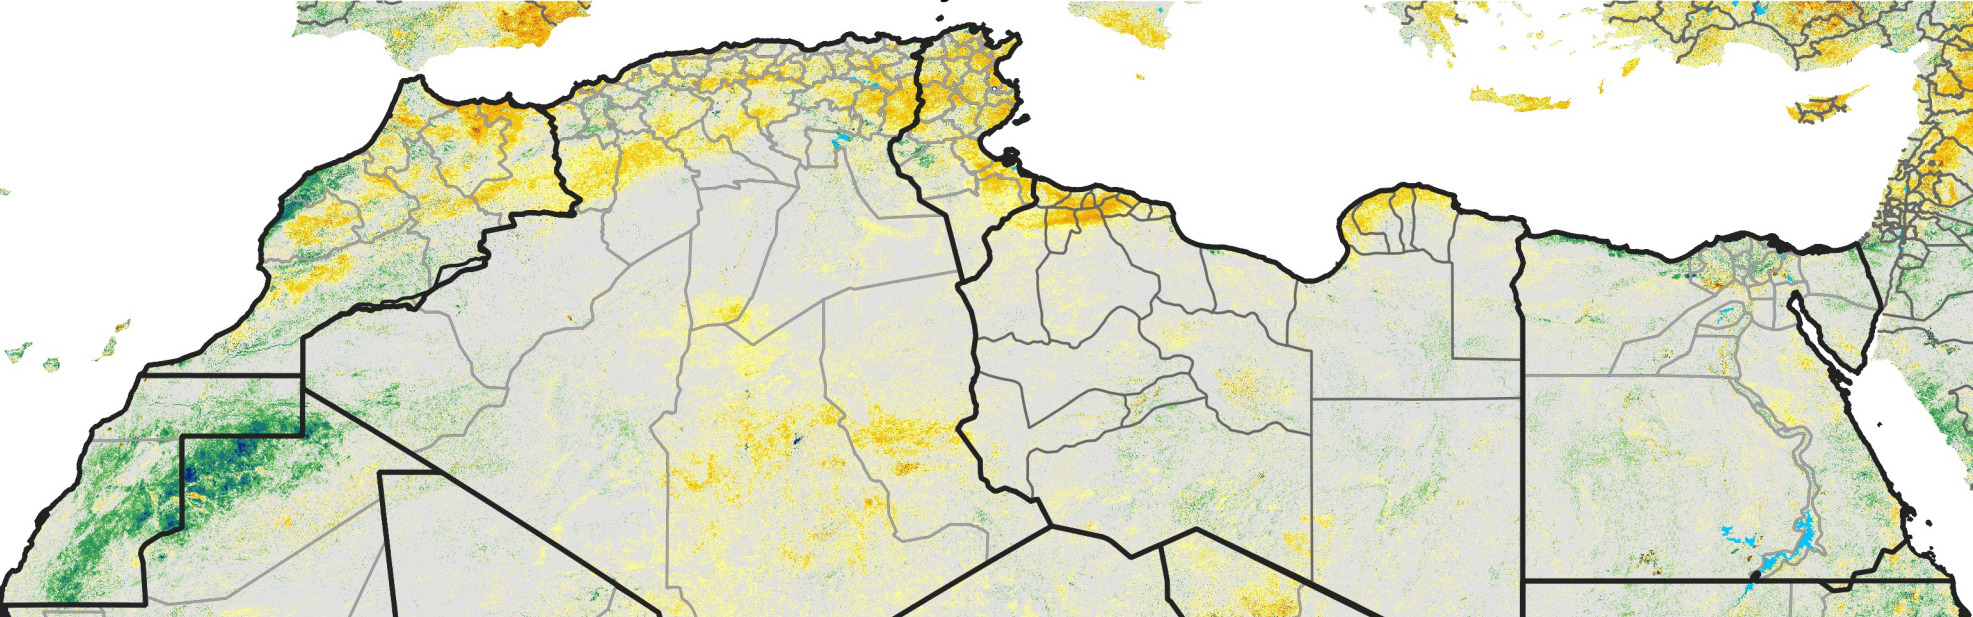

North Africa Percent of Mean NDVI

2016 / Mean (2012 - 2021)

Period 36 / Jun 21 - 30, 2016

Percent of Normal