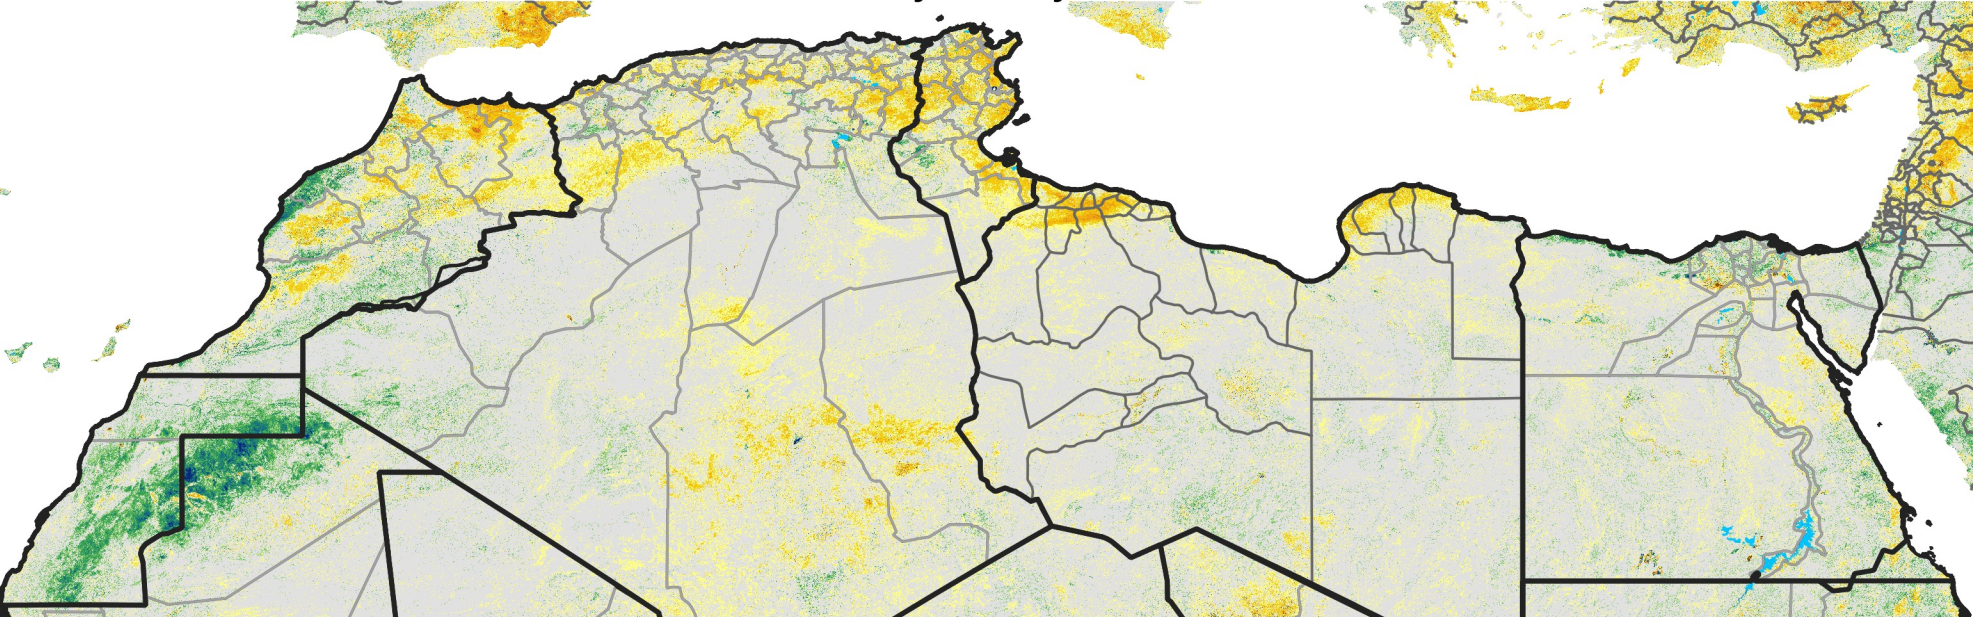

North Africa Percent of Mean NDVI

2016 / Mean (2012 - 2021)
Period 37 / Jun 26 - Jul 05, 2016

Percent of Normal