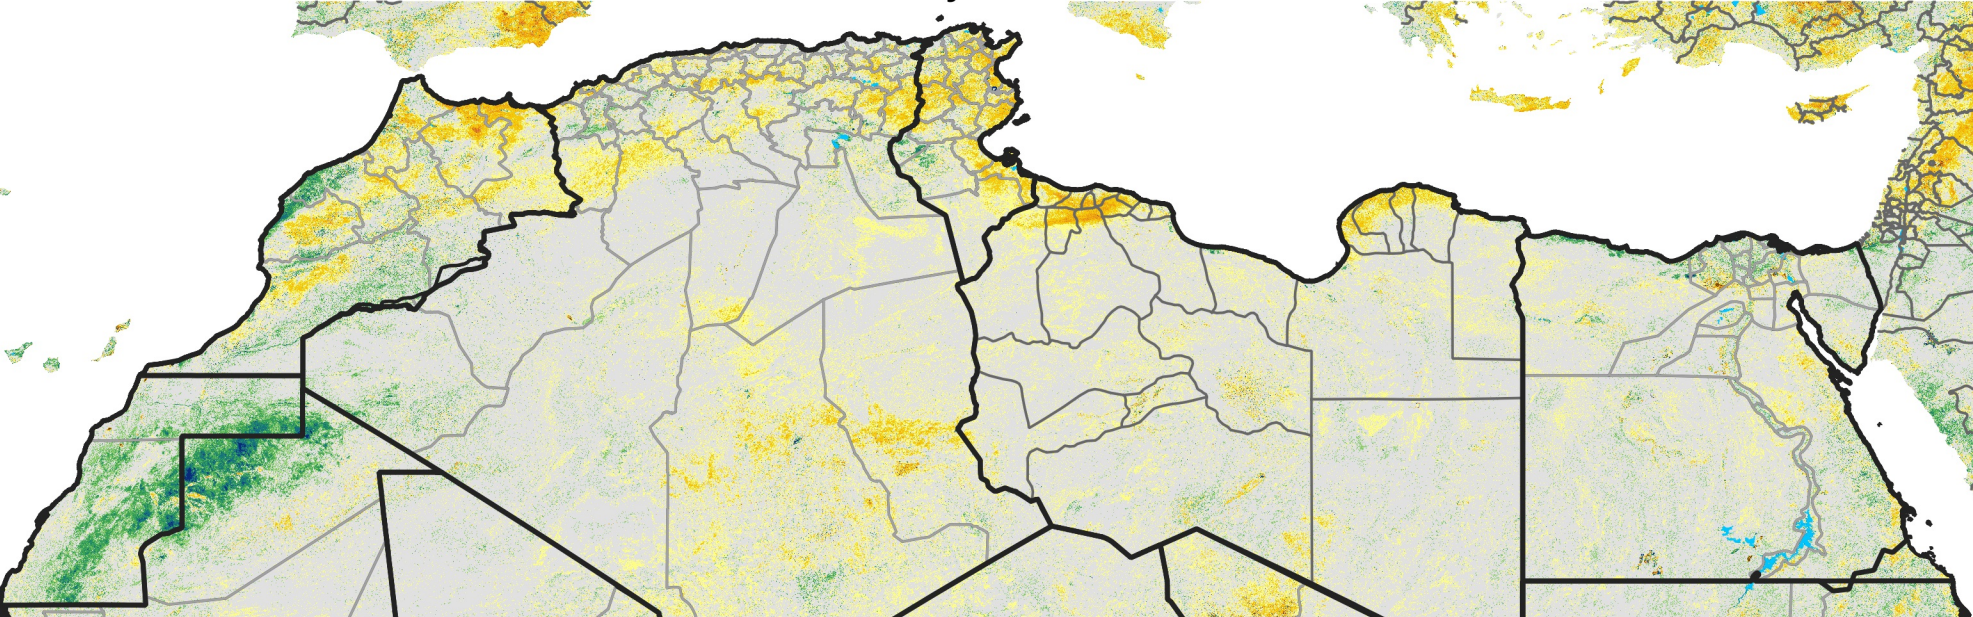

# North Africa Percent of Mean NDVI

2016 / Mean (2012 - 2021)

Period 38 / Jul 01 - 10, 2016