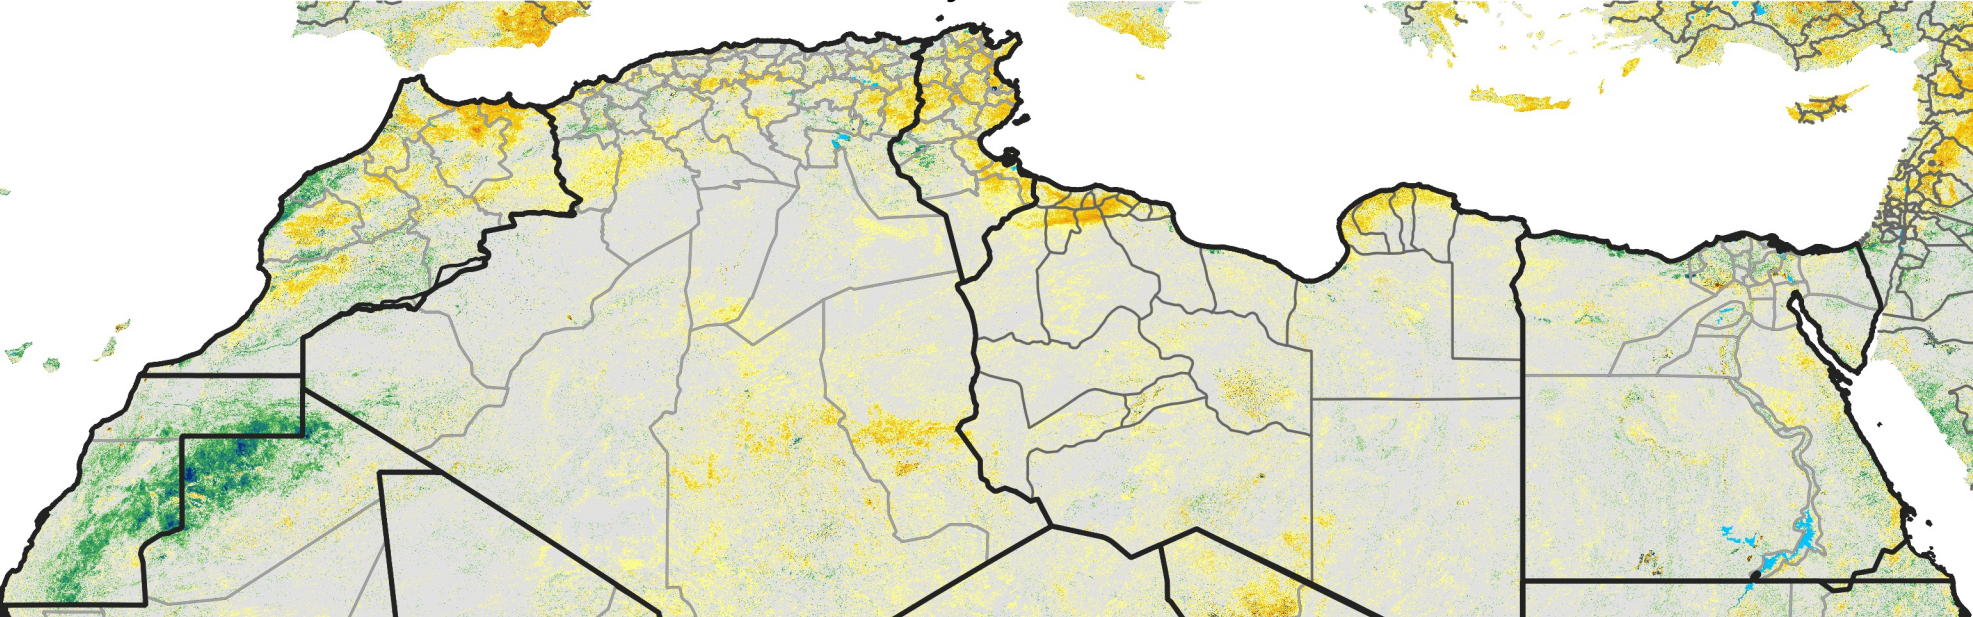

North Africa Percent of Mean NDVI

2016 / Mean (2012 - 2021)

Period 39 / Jul 06 - 15, 2016

Percent of Normal