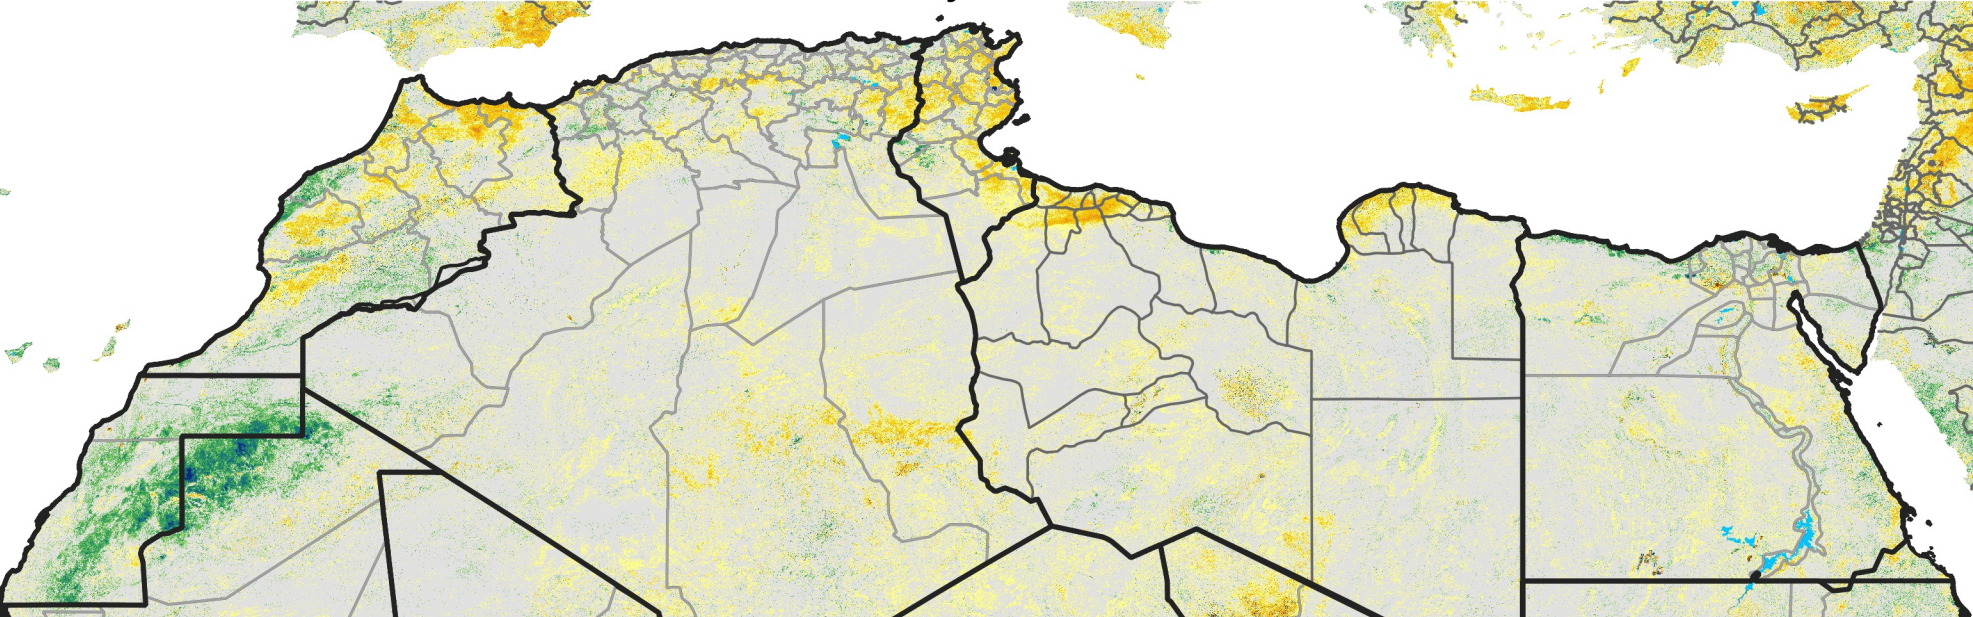

# North Africa Percent of Mean NDVI

2016 / Mean (2012 - 2021)

Period 40 / Jul 11 - 20, 2016