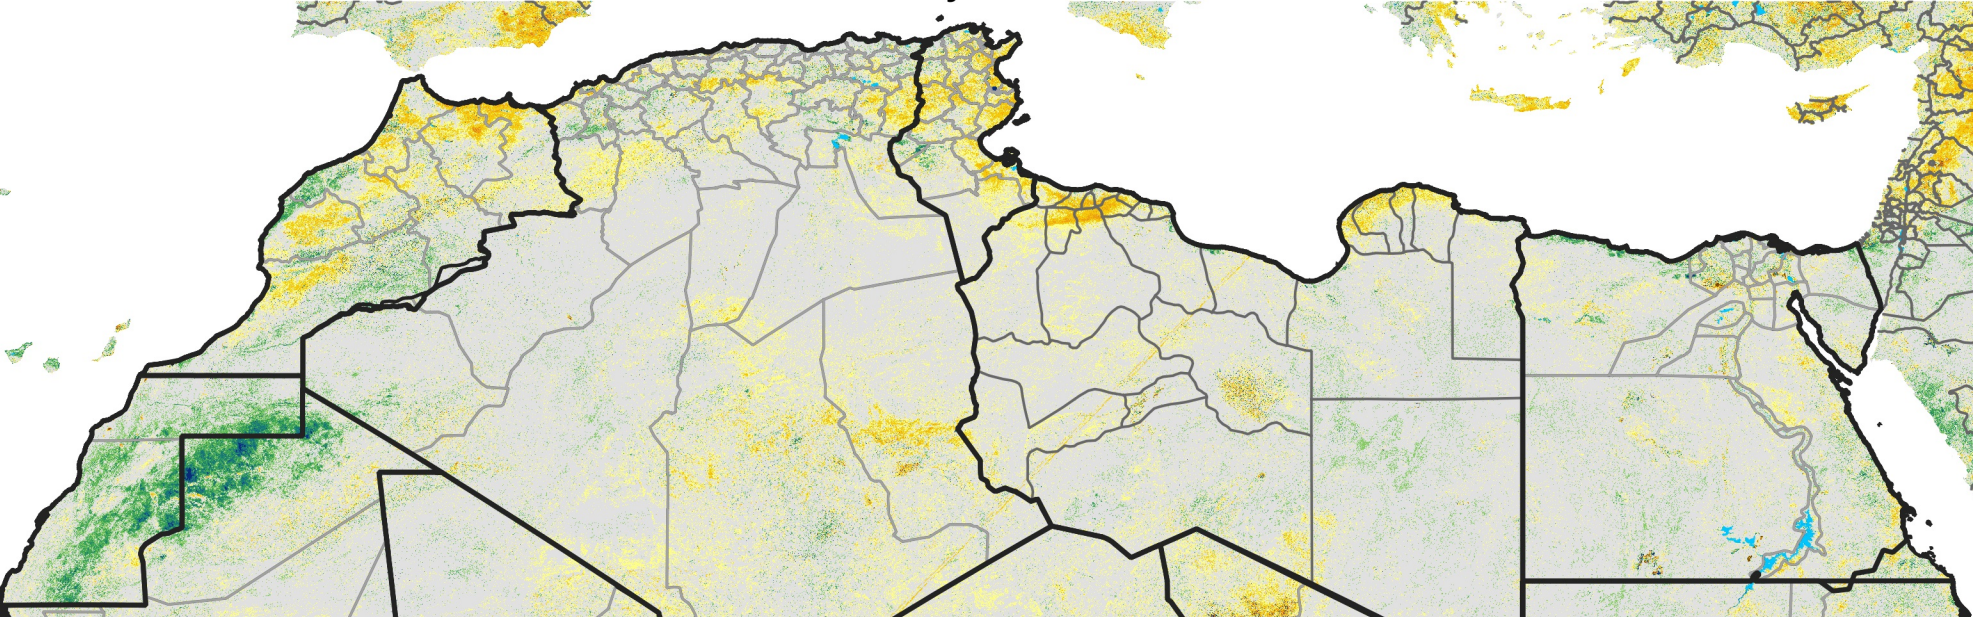

# North Africa Percent of Mean NDVI

2016 / Mean (2012 - 2021)

Period 41 / Jul 16 - 25, 2016