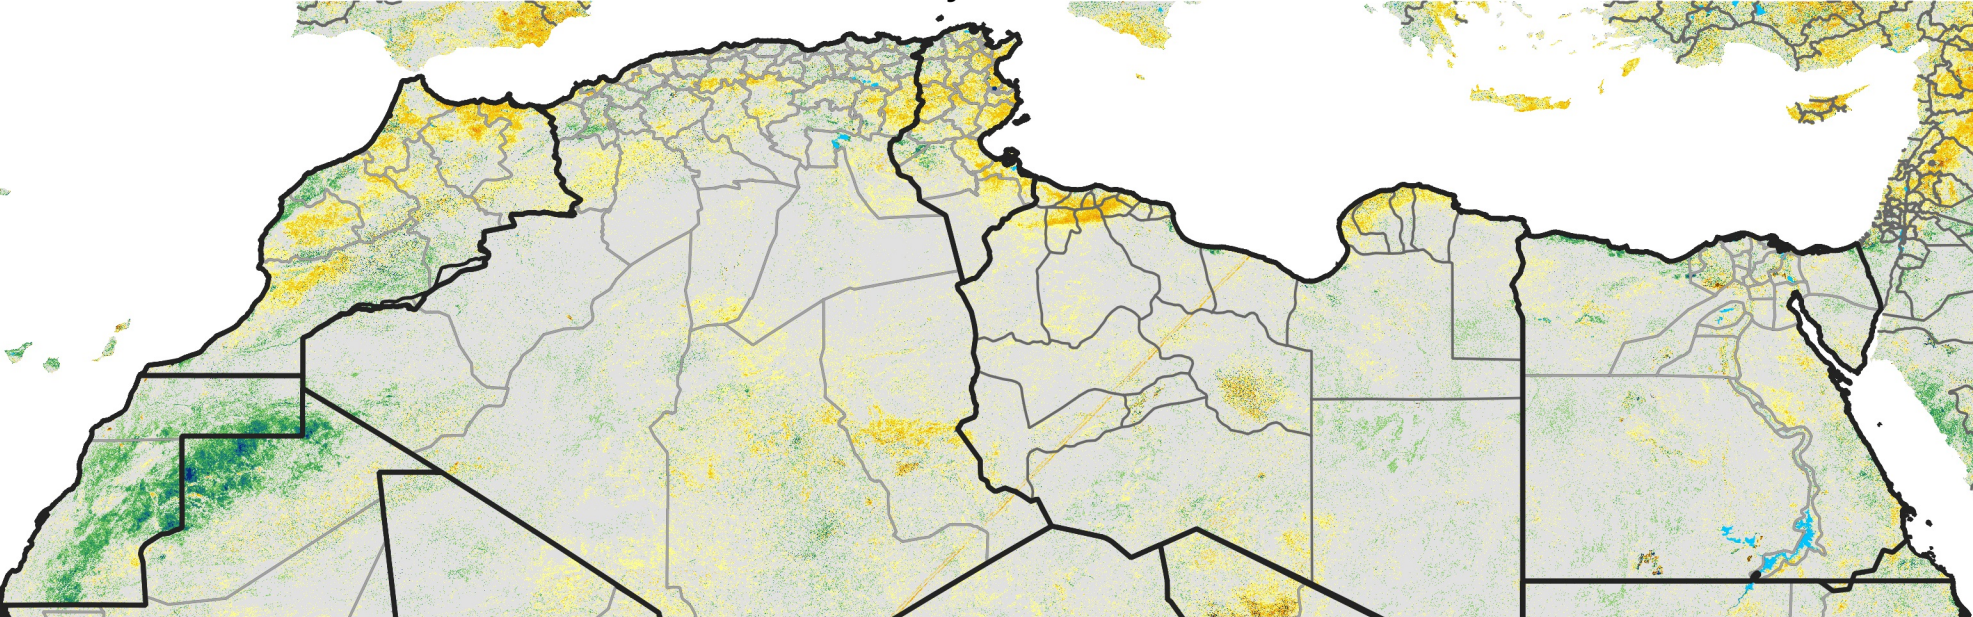

North Africa Percent of Mean NDVI

2016 / Mean (2012 - 2021)

Period 42 / Jul 21 - 31, 2016

Percent of Normal