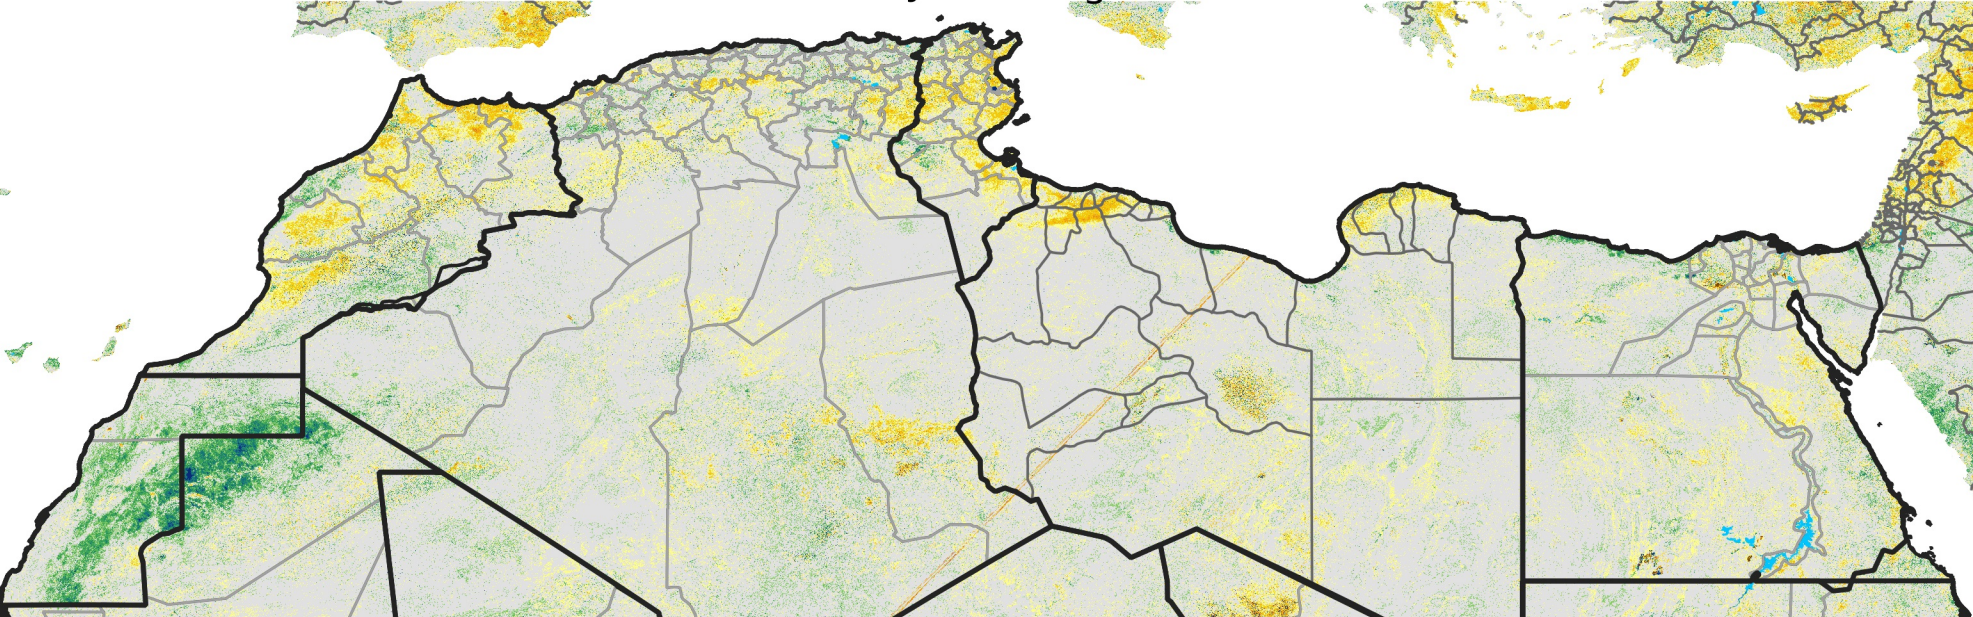

North Africa Percent of Mean NDVI

2016 / Mean (2012 - 2021)
Period 43 / Jul 26 - Aug 05, 2016

Percent of Normal