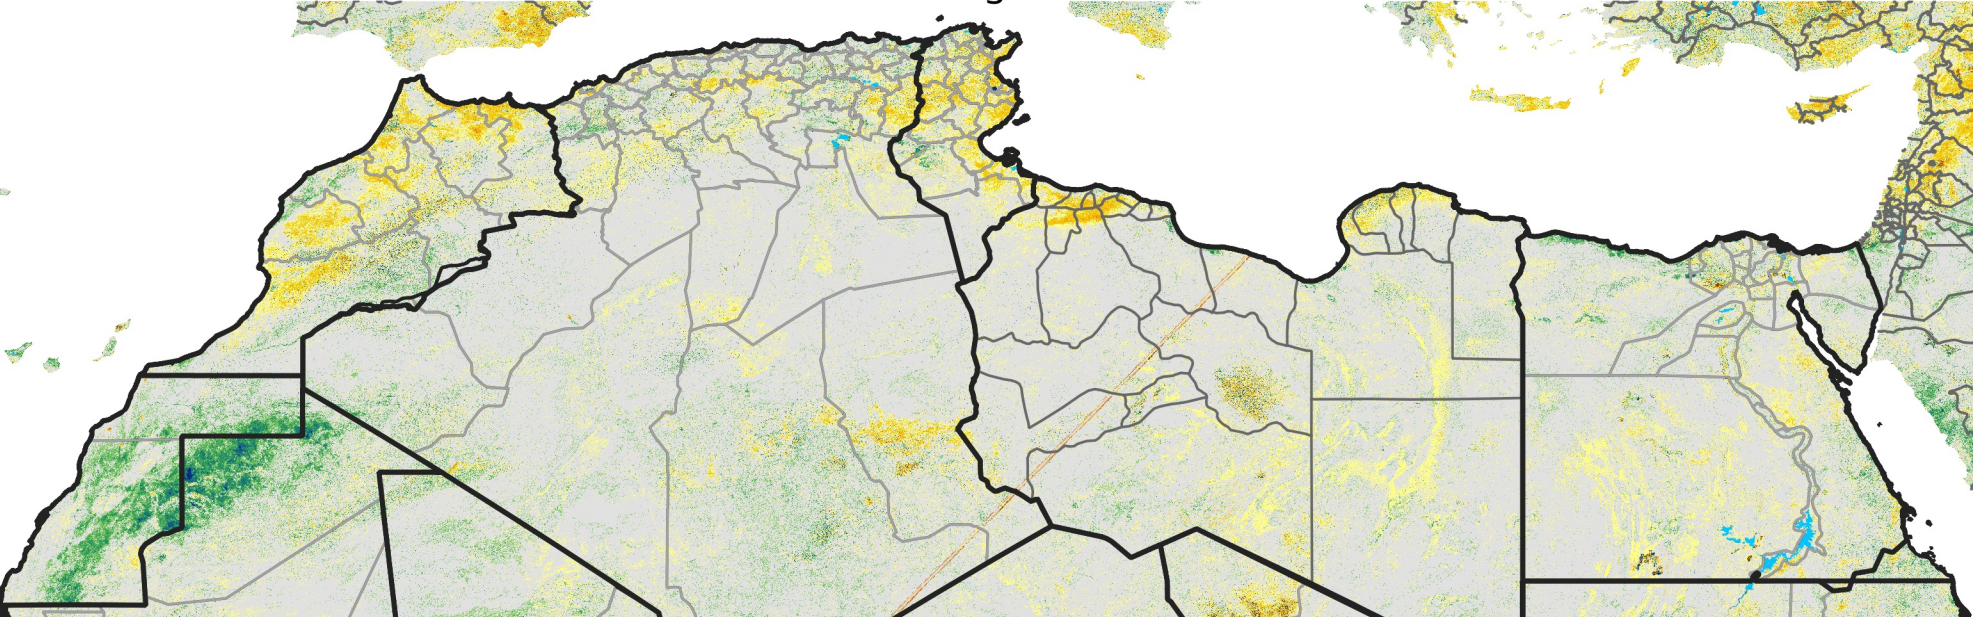

North Africa Percent of Mean NDVI

2016 / Mean (2012 - 2021)
Period 44 / Aug 01 - 10, 2016

Percent of Normal