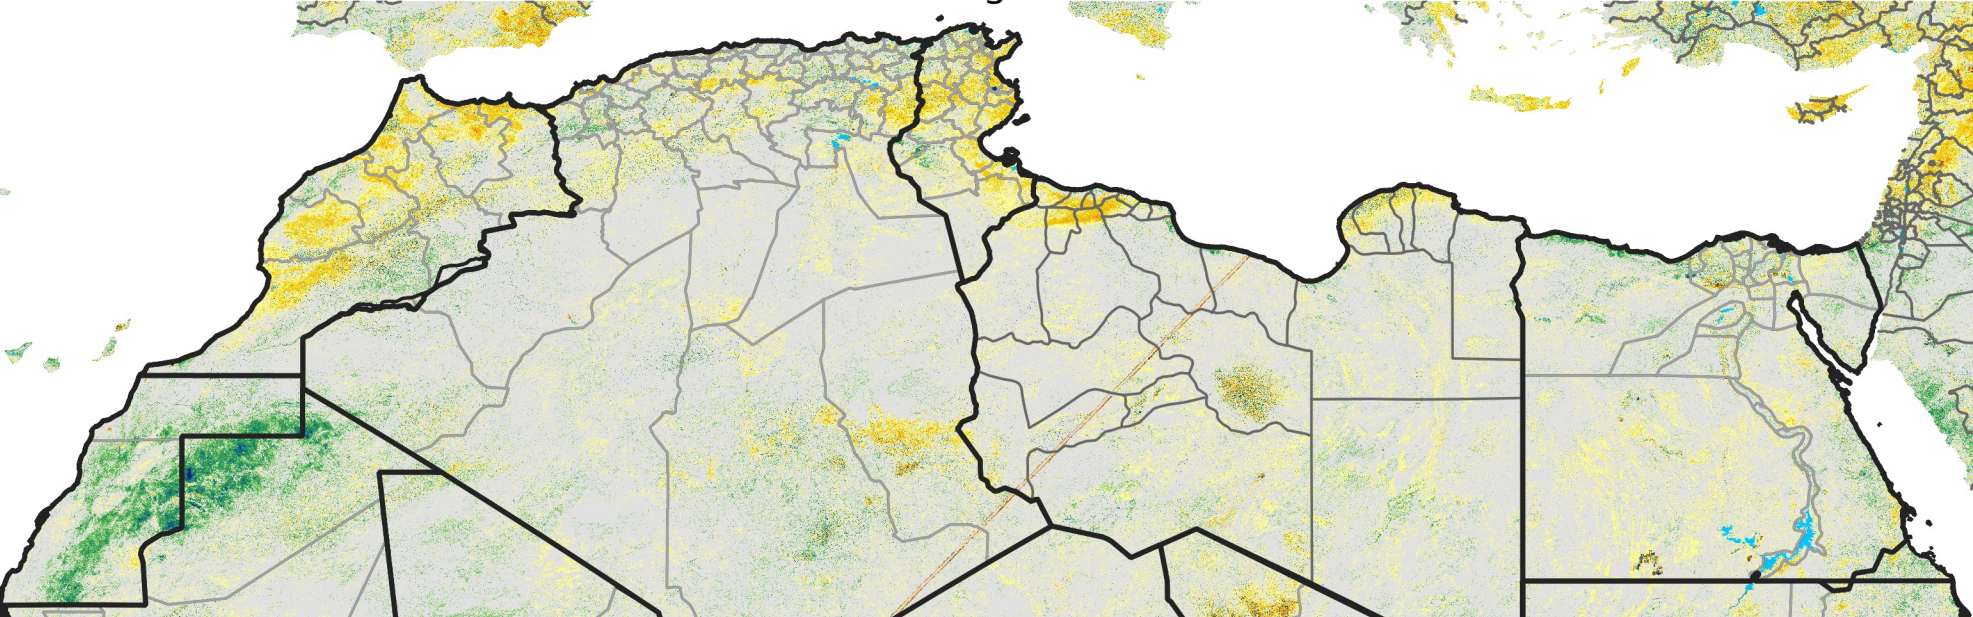

# North Africa Percent of Mean NDVI

2016 / Mean (2012 - 2021)  
Period 45 / Aug 06 - 15, 2016