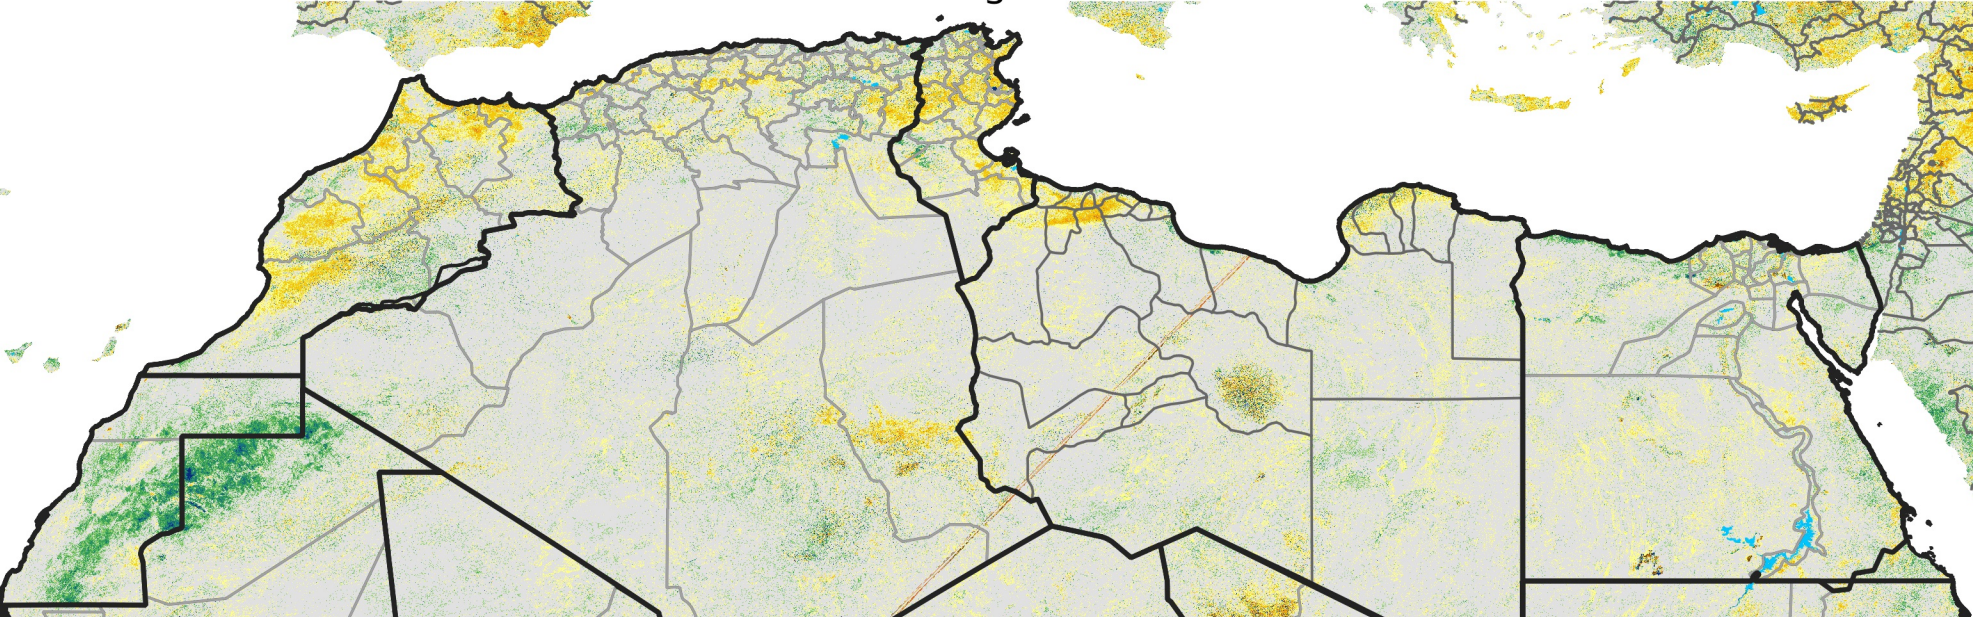

North Africa Percent of Mean NDVI

2016 / Mean (2012 - 2021)
Period 46 / Aug 11 - 20, 2016

Percent of Normal