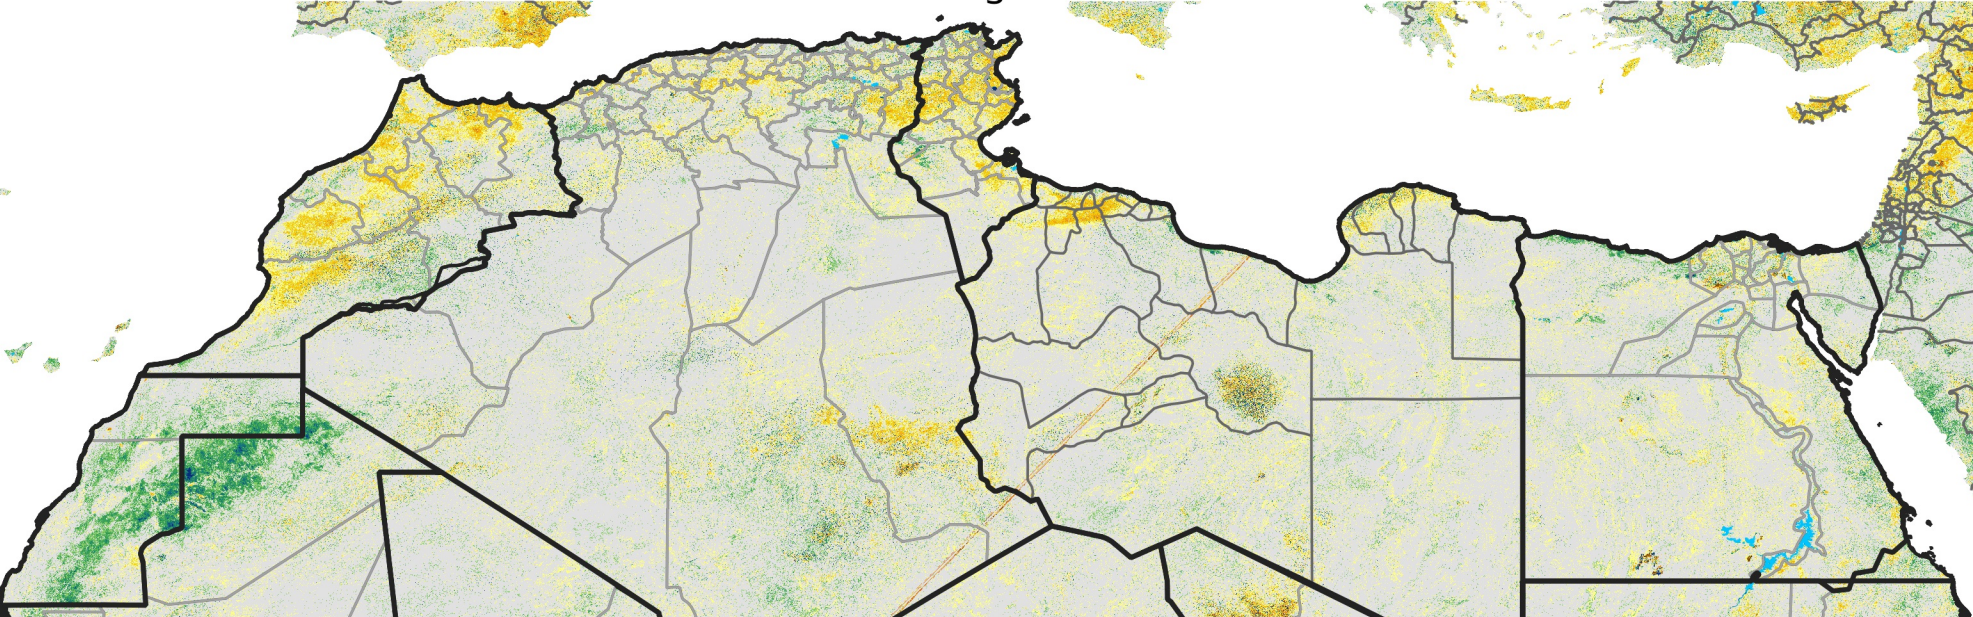

# North Africa Percent of Mean NDVI

2016 / Mean (2012 - 2021)  
Period 47 / Aug 16 - 25, 2016