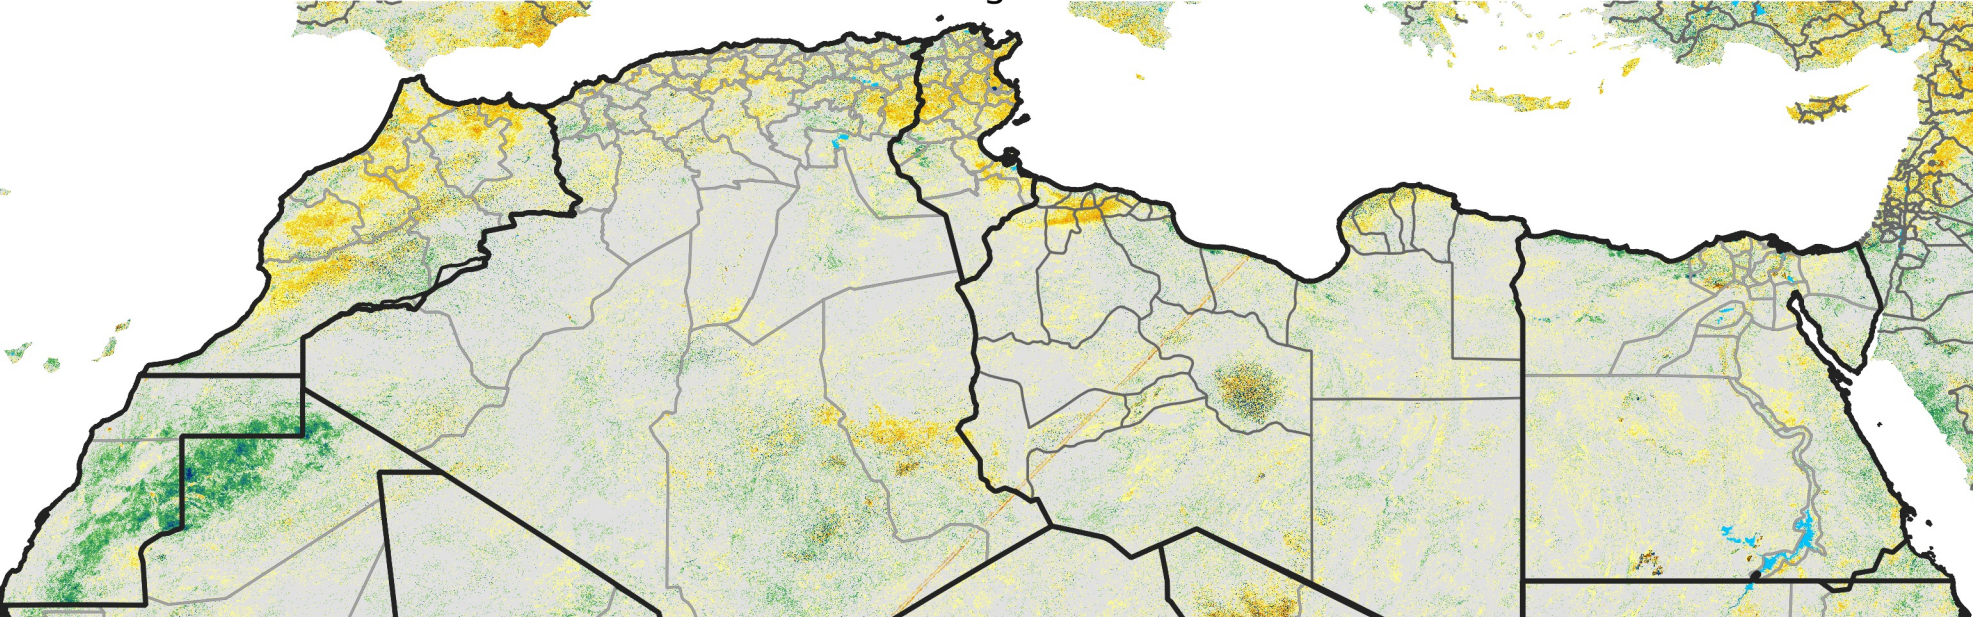

North Africa Percent of Mean NDVI

2016 / Mean (2012 - 2021)
Period 48 / Aug 21 - 31, 2016

Percent of Normal