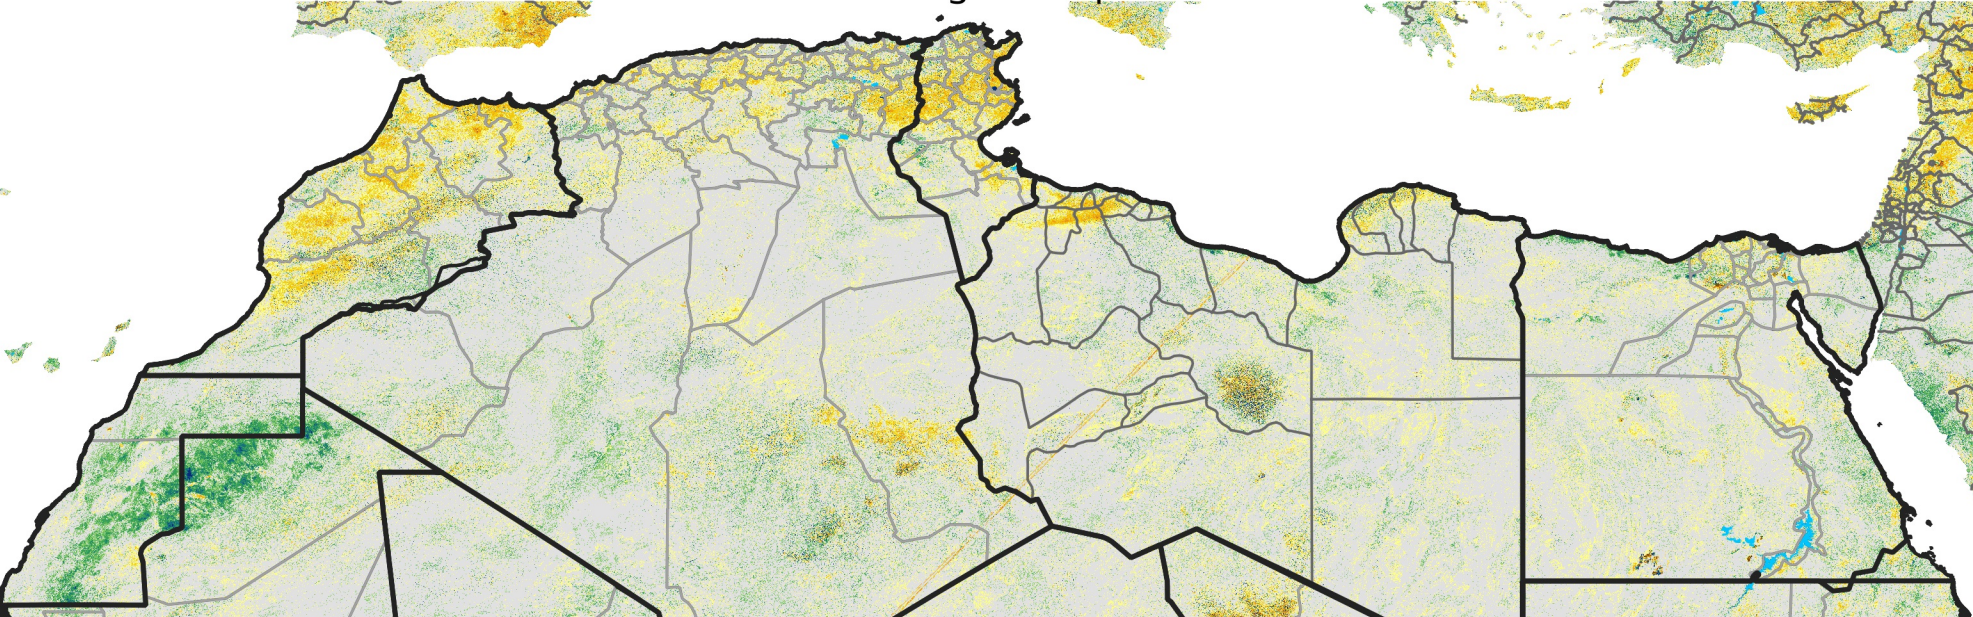

# North Africa Percent of Mean NDVI

2016 / Mean (2012 - 2021)  
Period 49 / Aug 26 - Sep 05, 2016