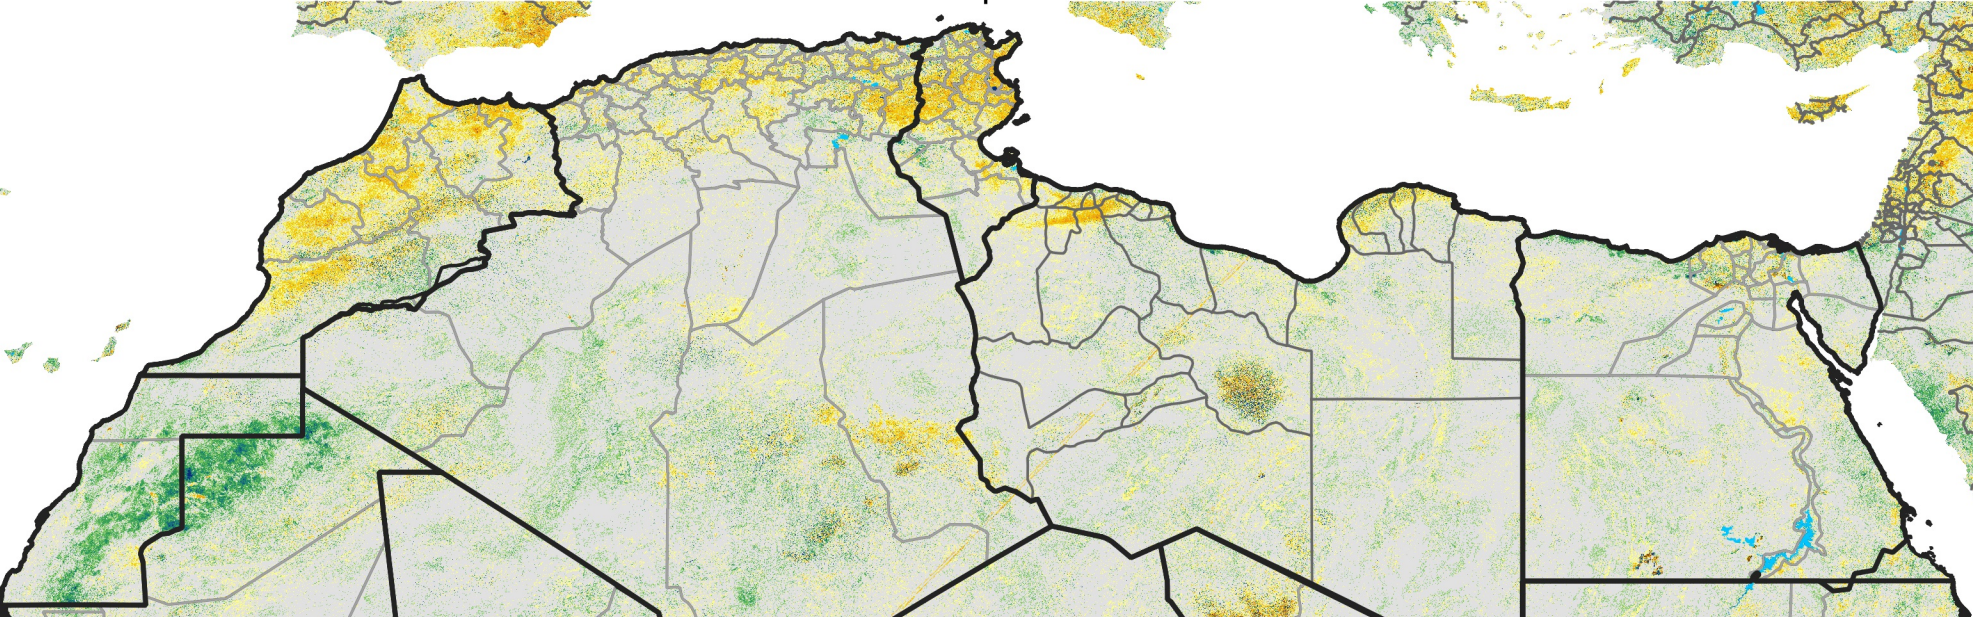

# North Africa Percent of Mean NDVI

2016 / Mean (2012 - 2021)  
Period 50 / Sep 01 - 10, 2016