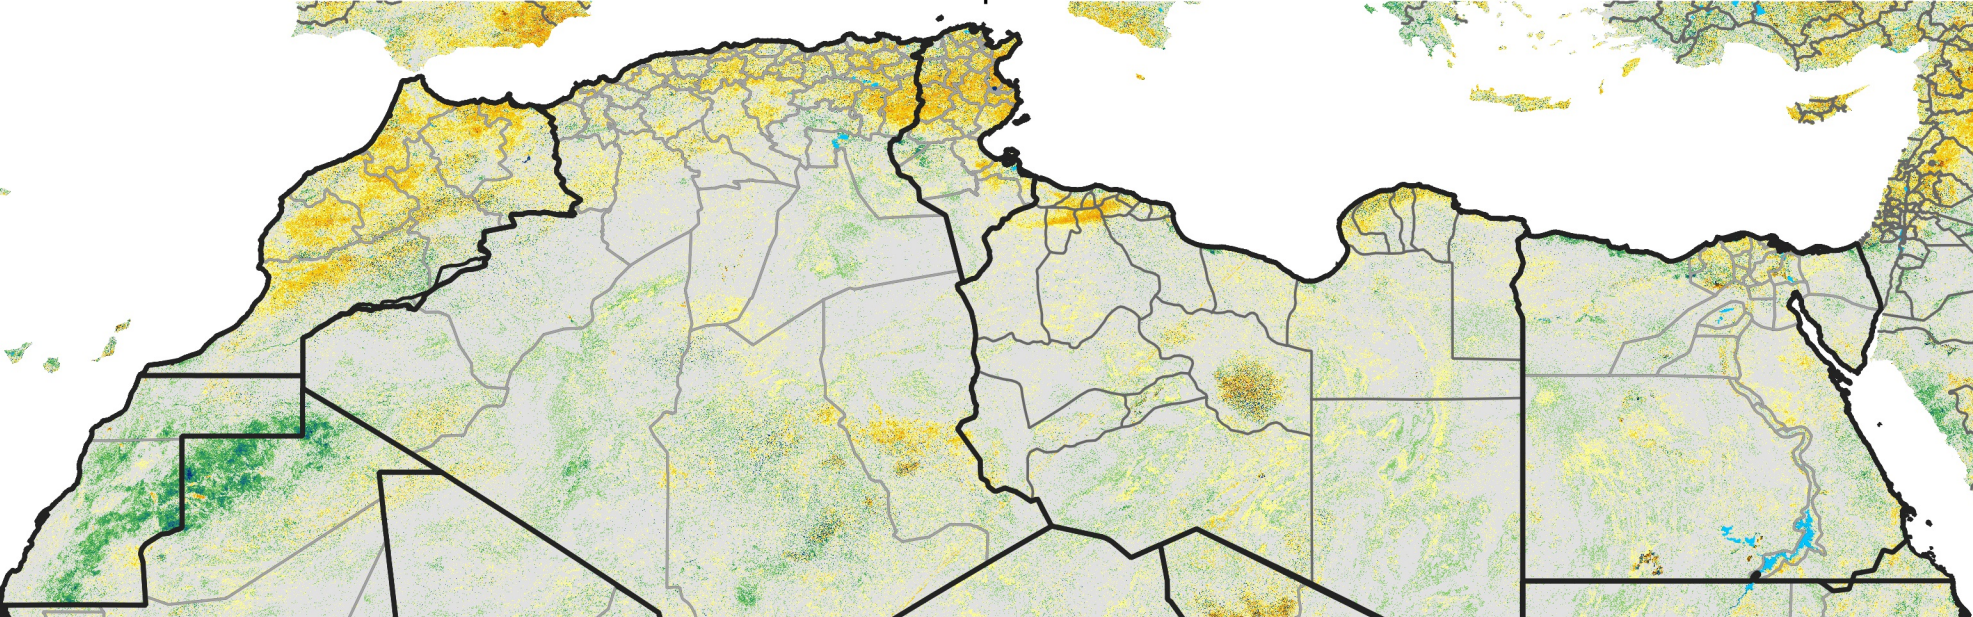

North Africa Percent of Mean NDVI

2016 / Mean (2012 - 2021)
Period 51 / Sep 06 - 15, 2016

Percent of Normal