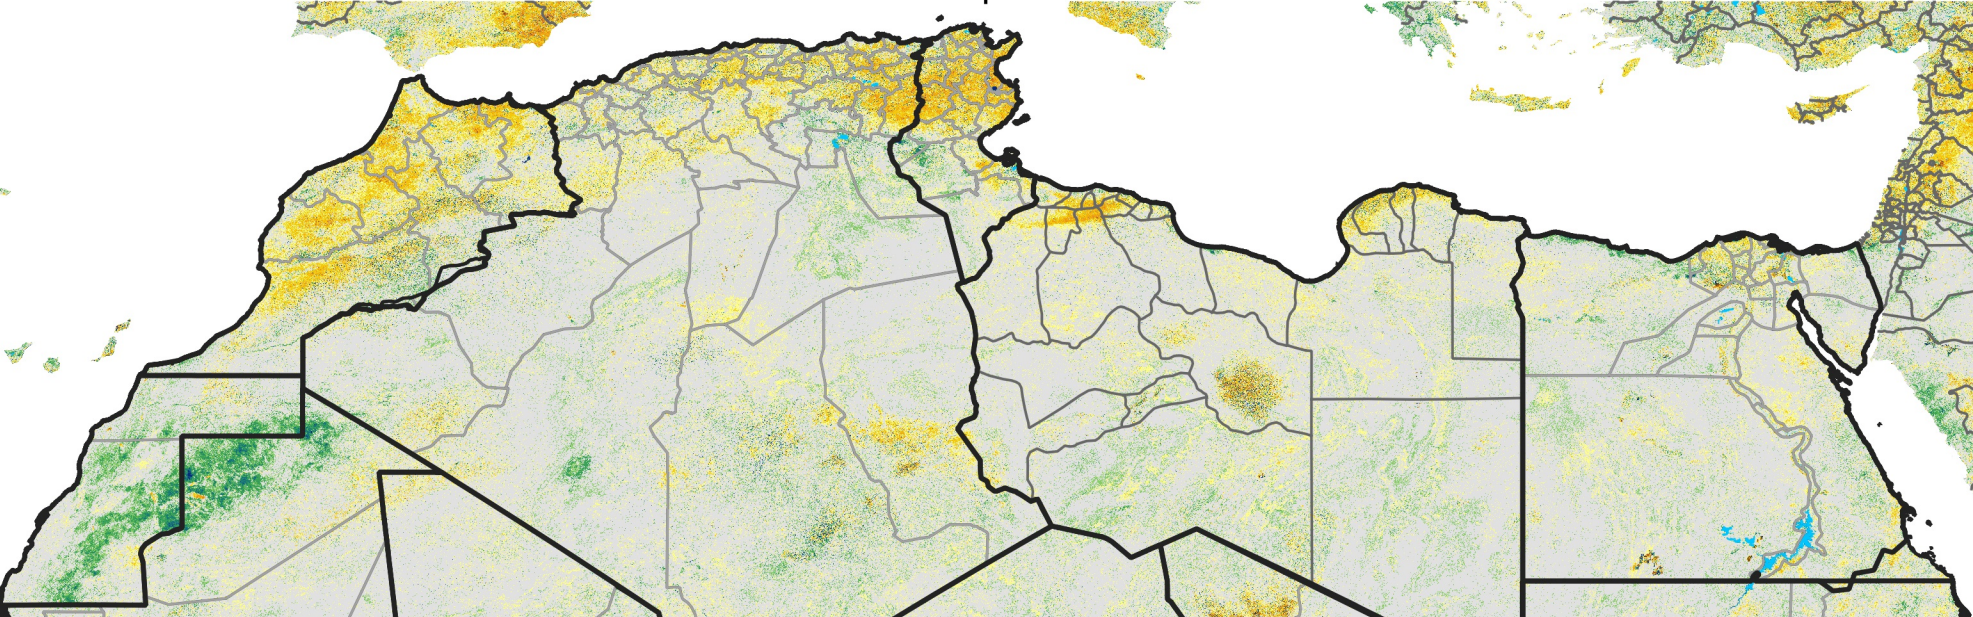

North Africa Percent of Mean NDVI

2016 / Mean (2012 - 2021)
Period 52 / Sep 11 - 20, 2016

Percent of Normal