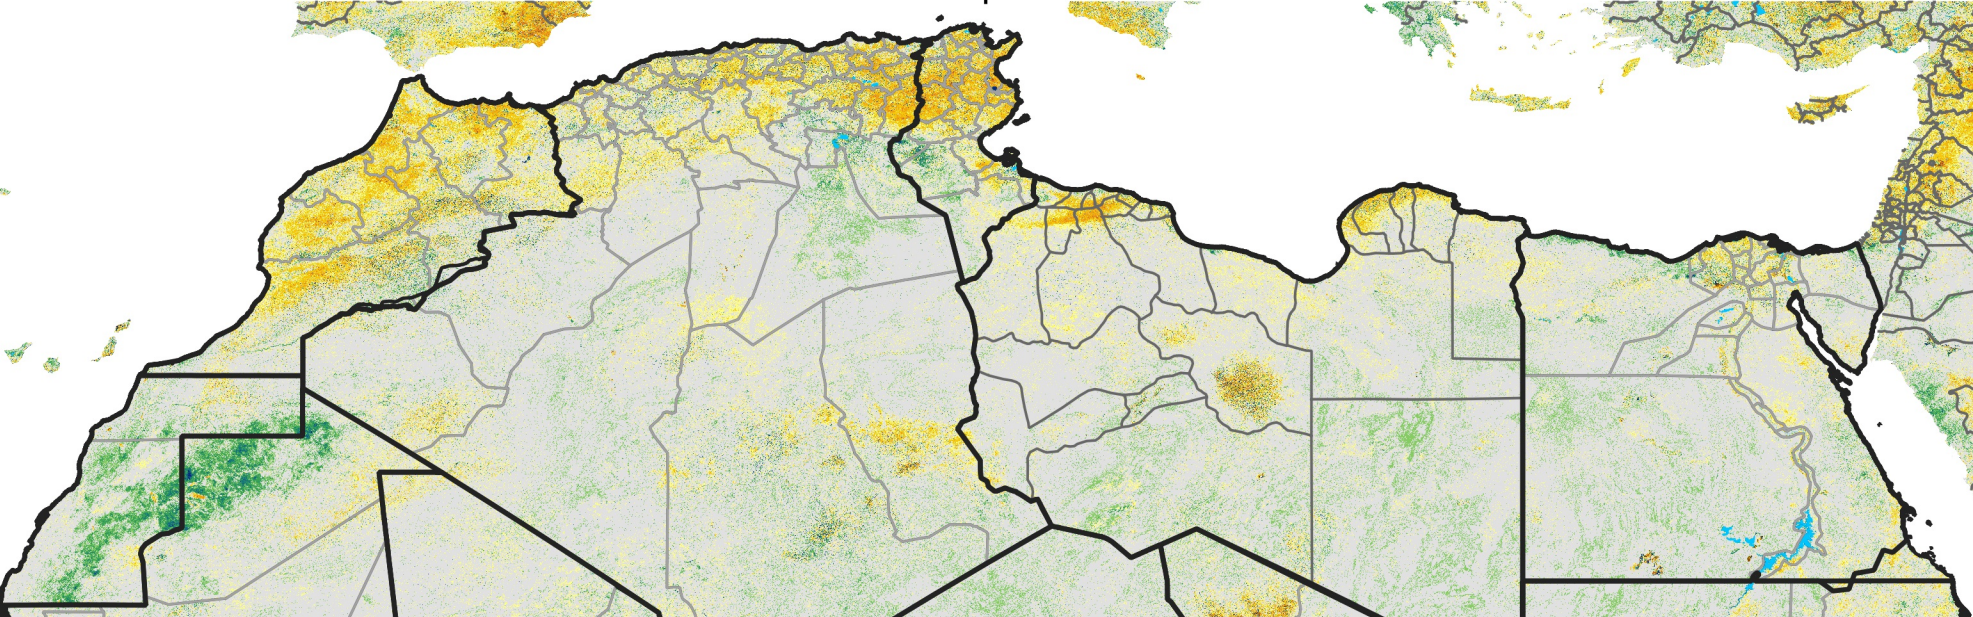

North Africa Percent of Mean NDVI

2016 / Mean (2012 - 2021)
Period 53 / Sep 16 - 25, 2016

Percent of Normal