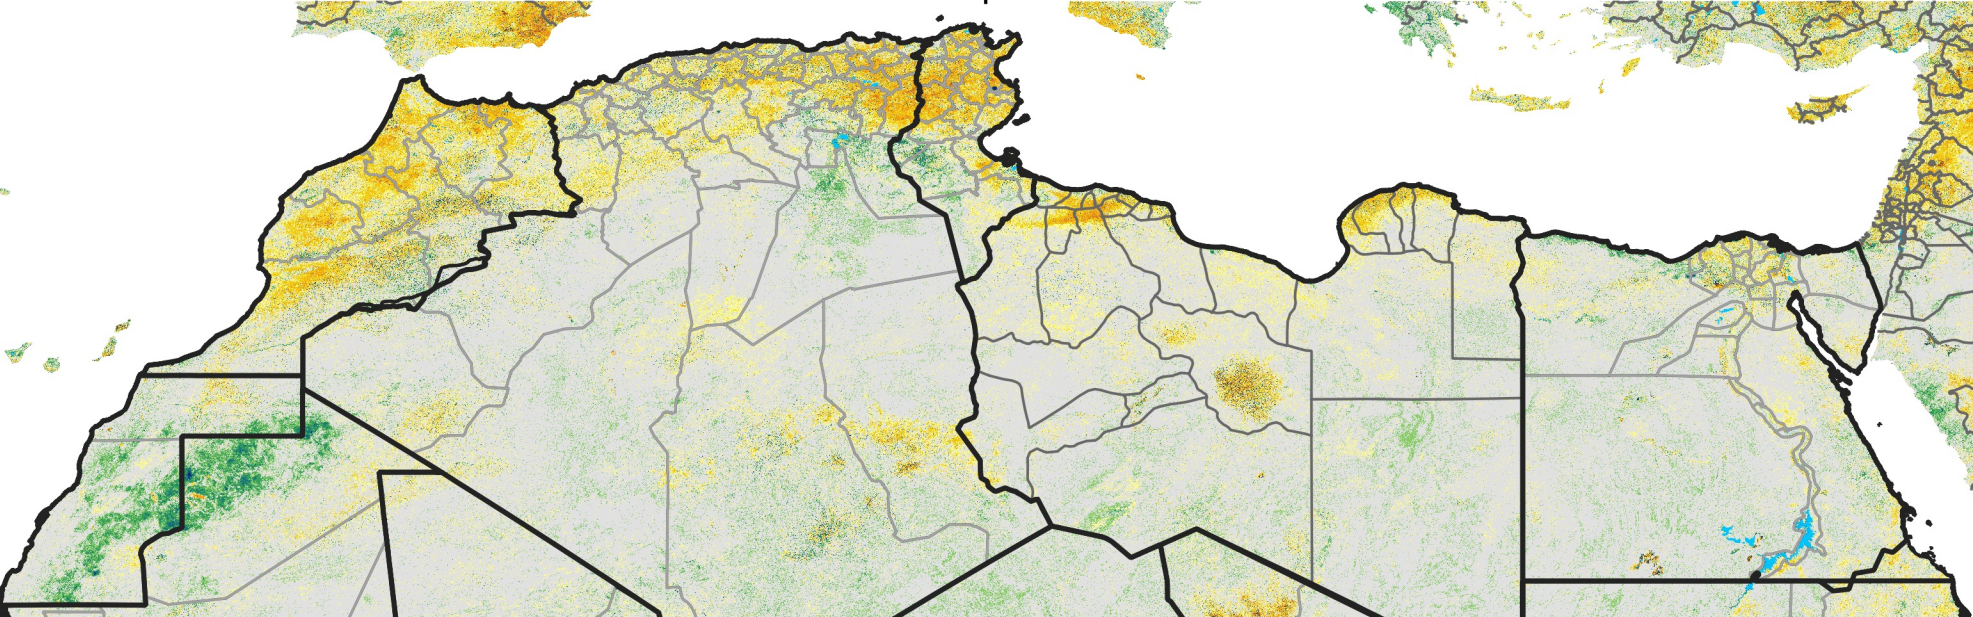

North Africa Percent of Mean NDVI

2016 / Mean (2012 - 2021)
Period 54 / Sep 21 - 30, 2016

Percent of Normal