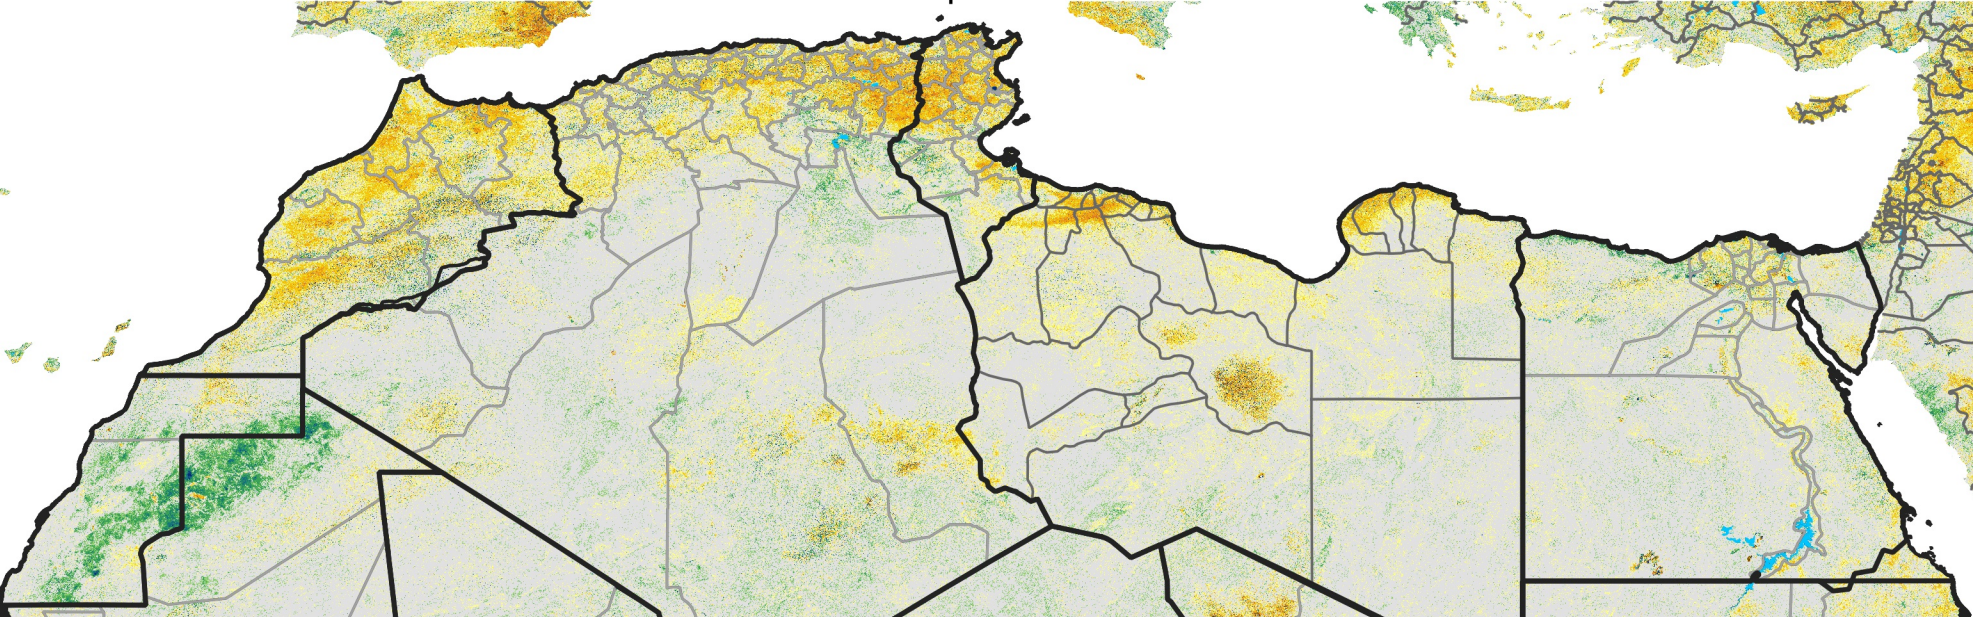

# North Africa Percent of Mean NDVI

2016 / Mean (2012 - 2021)  
Period 55 / Sep 26 - Oct 05, 2016