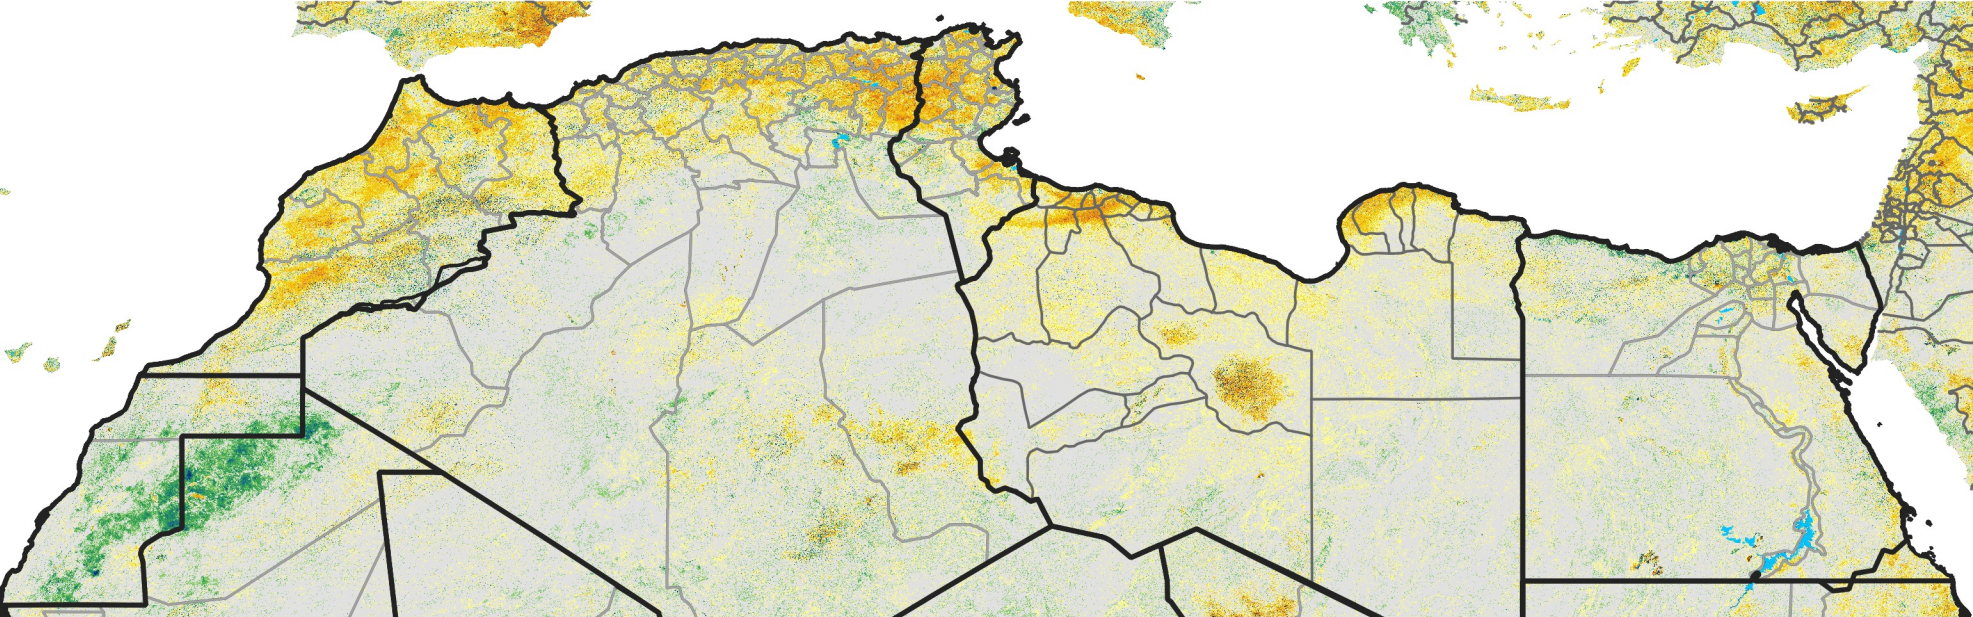

North Africa Percent of Mean NDVI

2016 / Mean (2012 - 2021)
Period 56 / Oct 01 - 10, 2016

Percent of Normal