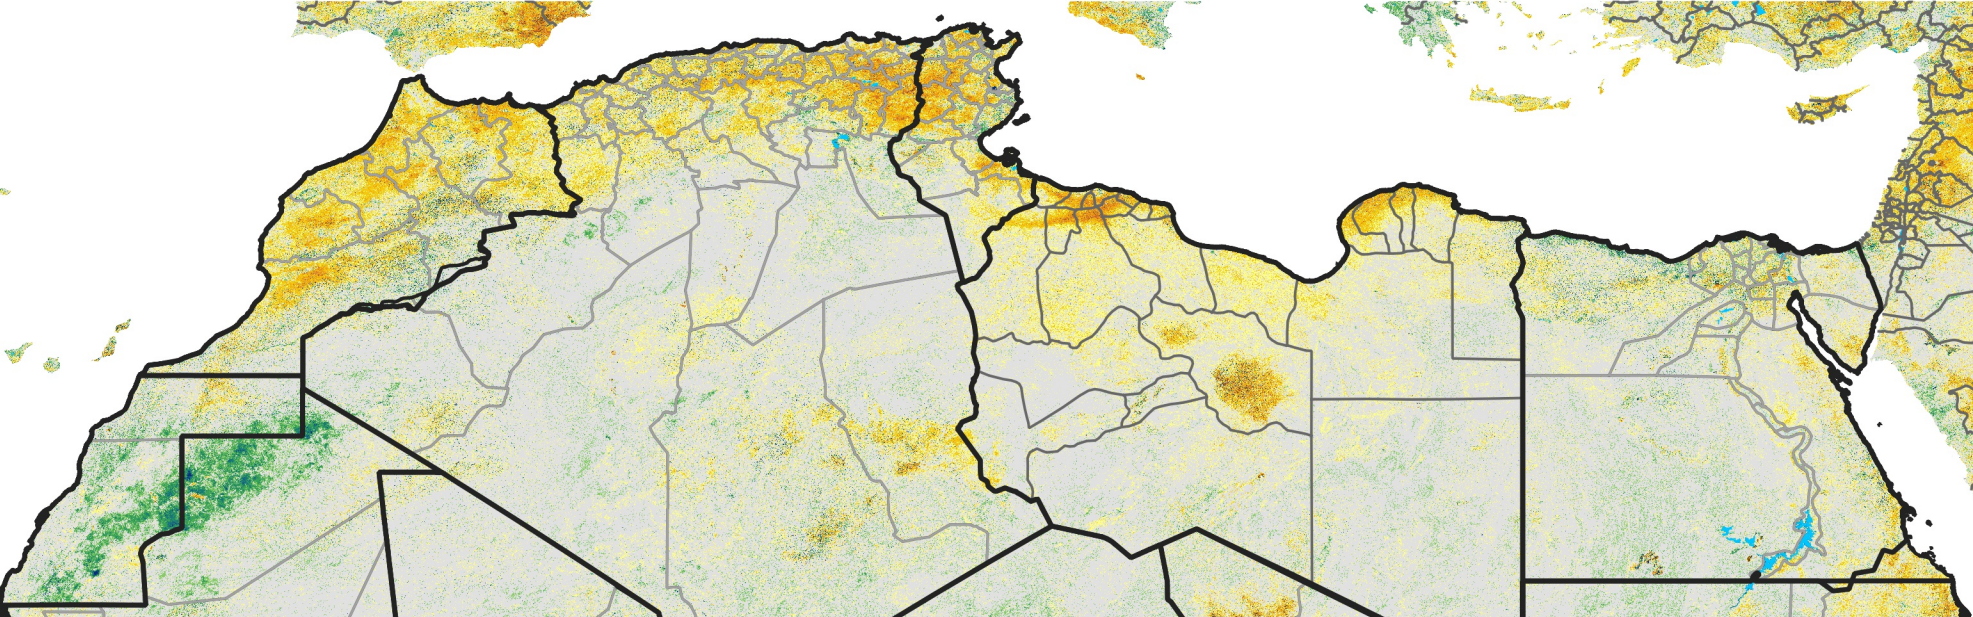

North Africa Percent of Mean NDVI

2016 / Mean (2012 - 2021)
Period 57 / Oct 06 - 15, 2016

Percent of Normal