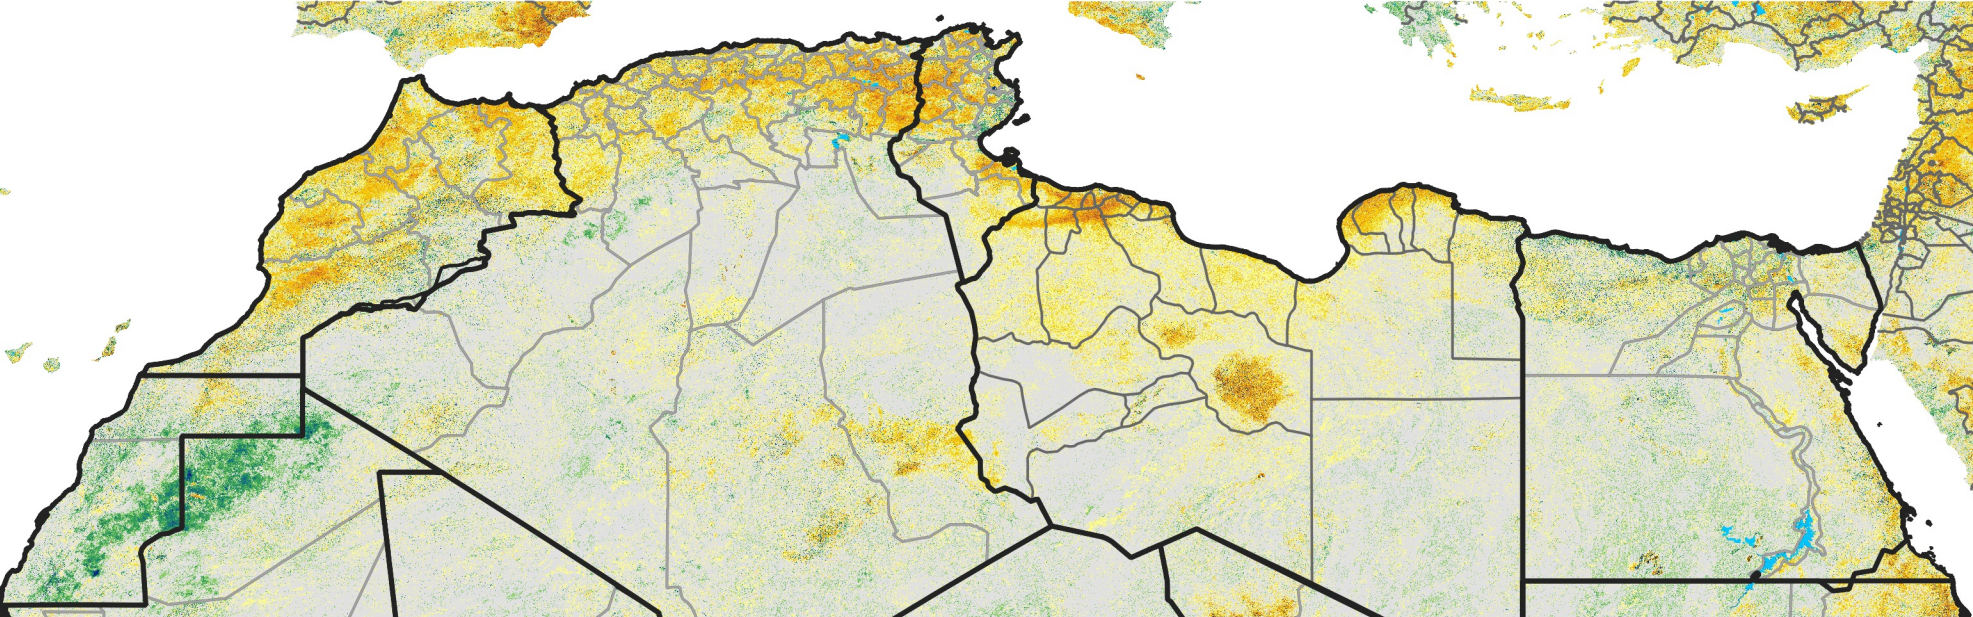

North Africa Percent of Mean NDVI

2016 / Mean (2012 - 2021)
Period 58 / Oct 11 - 20, 2016

Percent of Normal