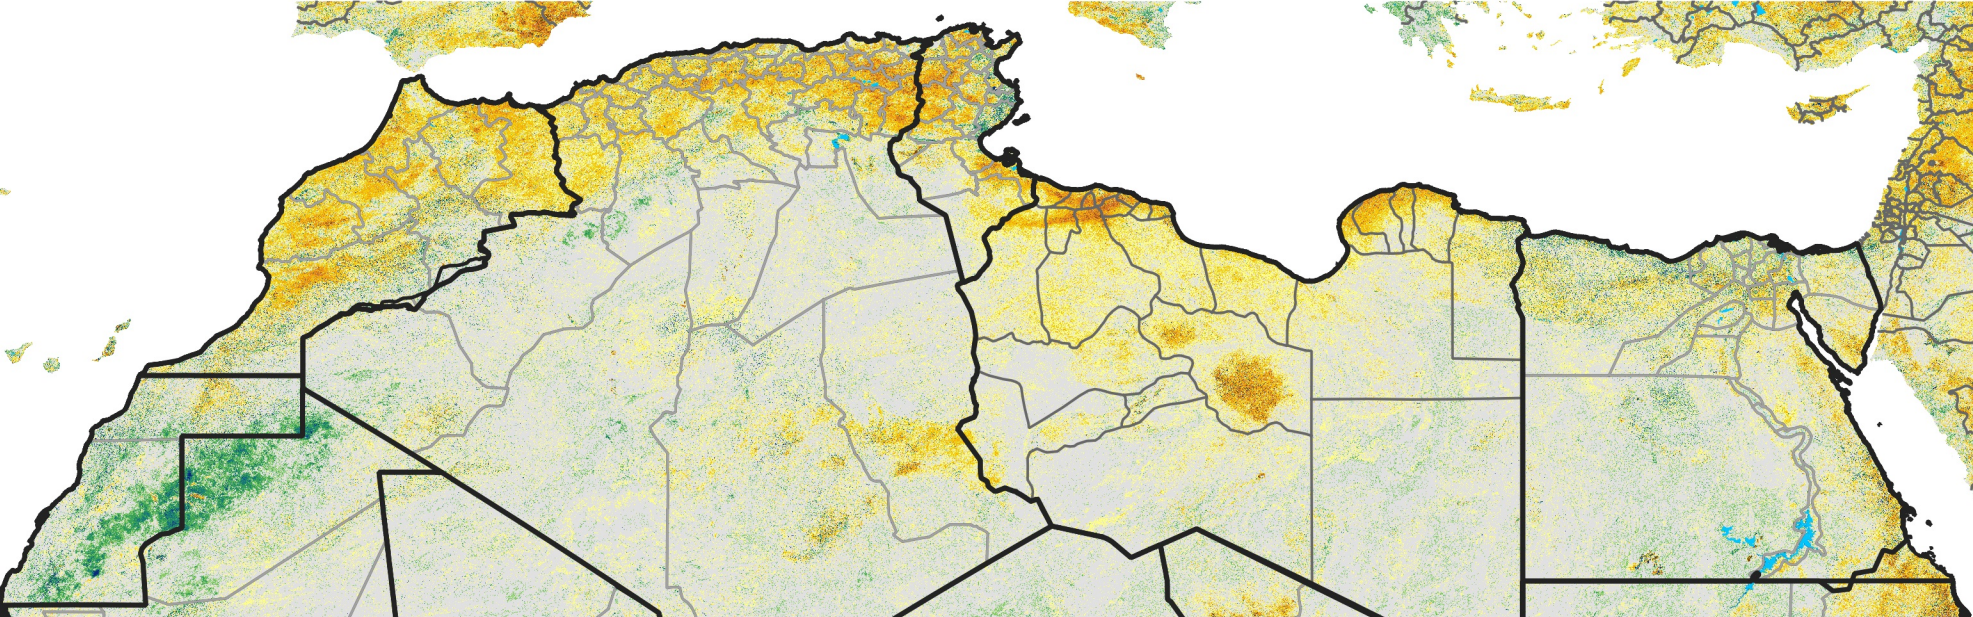

# North Africa Percent of Mean NDVI

2016 / Mean (2012 - 2021)  
Period 59 / Oct 16 - 25, 2016