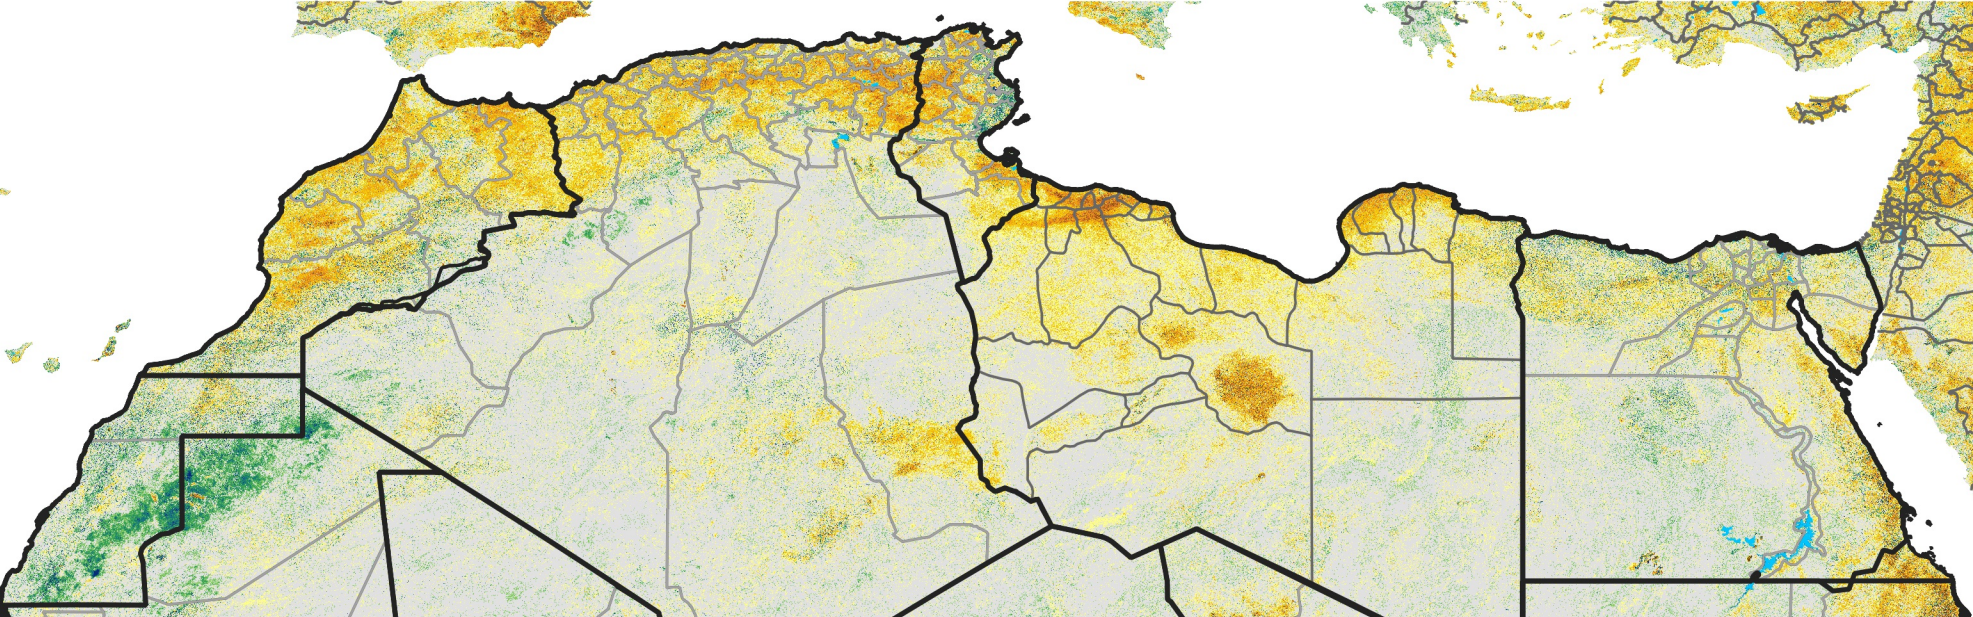

# North Africa Percent of Mean NDVI

2016 / Mean (2012 - 2021)  
Period 60 / Oct 21 - 31, 2016