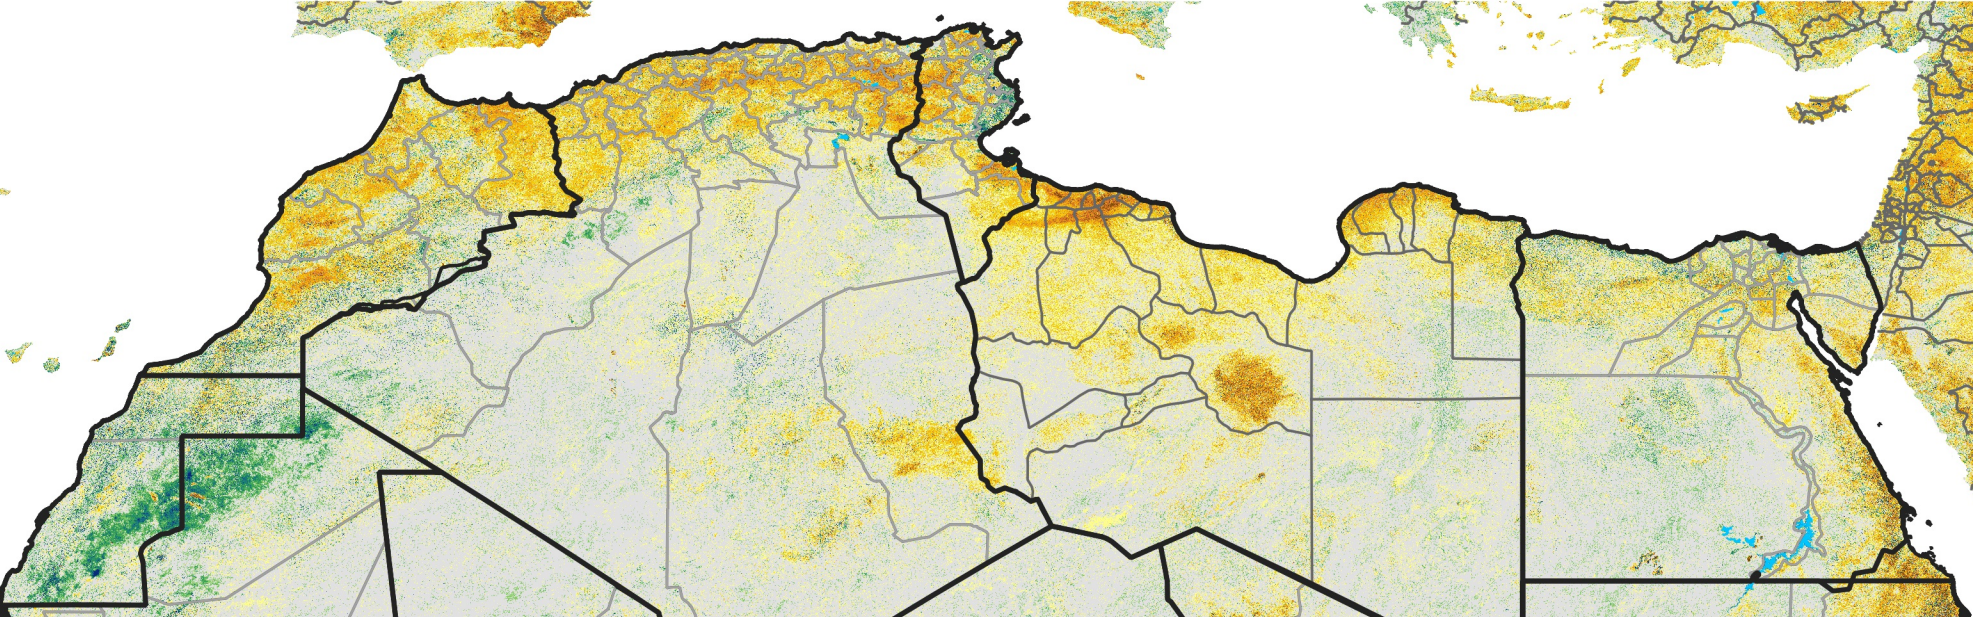

North Africa Percent of Mean NDVI

2016 / Mean (2012 - 2021)
Period 61 / Oct 26 - Nov 05, 2016

Percent of Normal