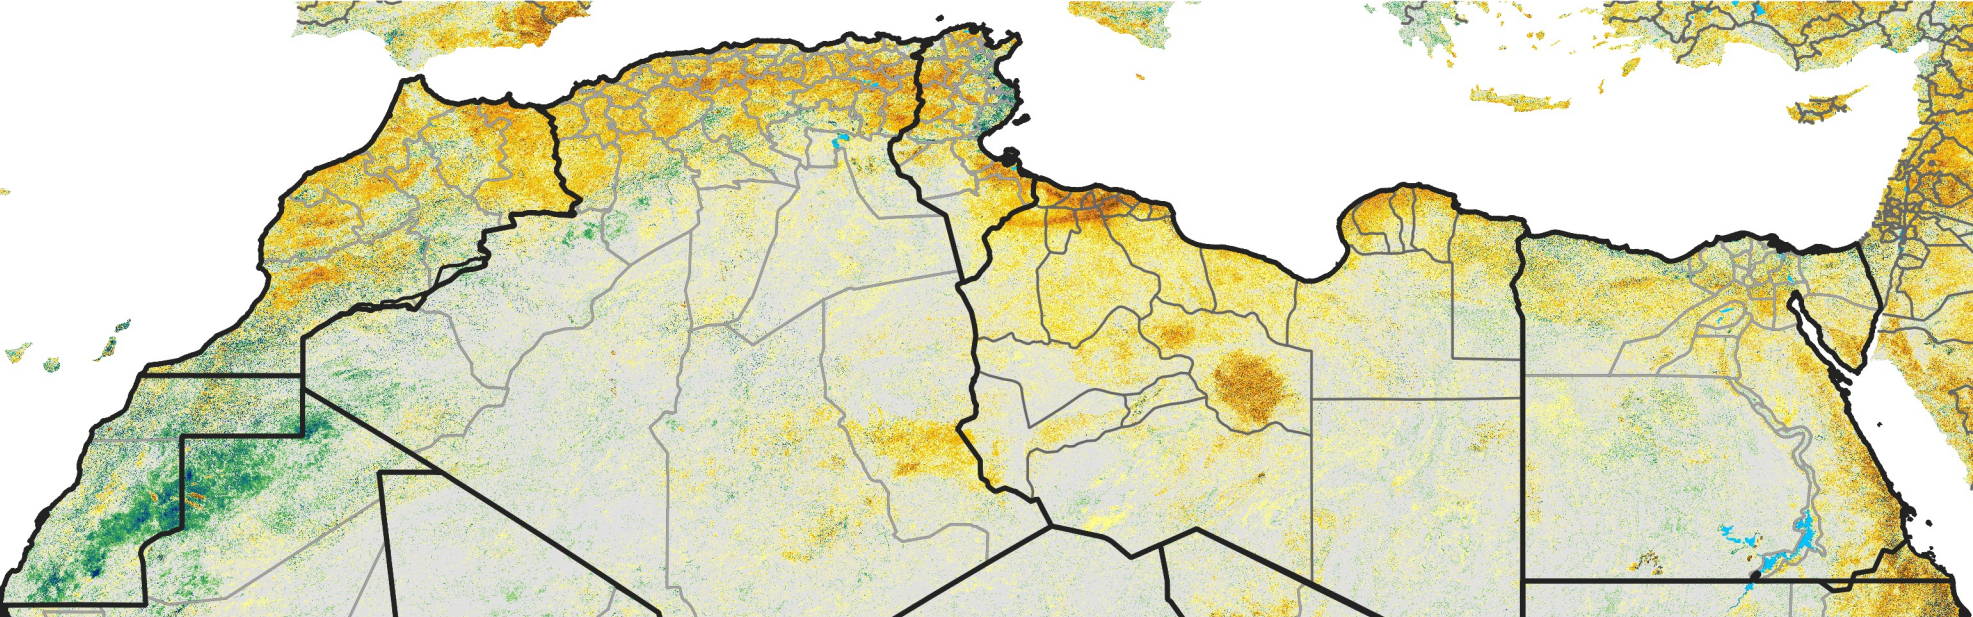

North Africa Percent of Mean NDVI

2016 / Mean (2012 - 2021)
Period 62 / Nov 01 - 10, 2016

Percent of Normal