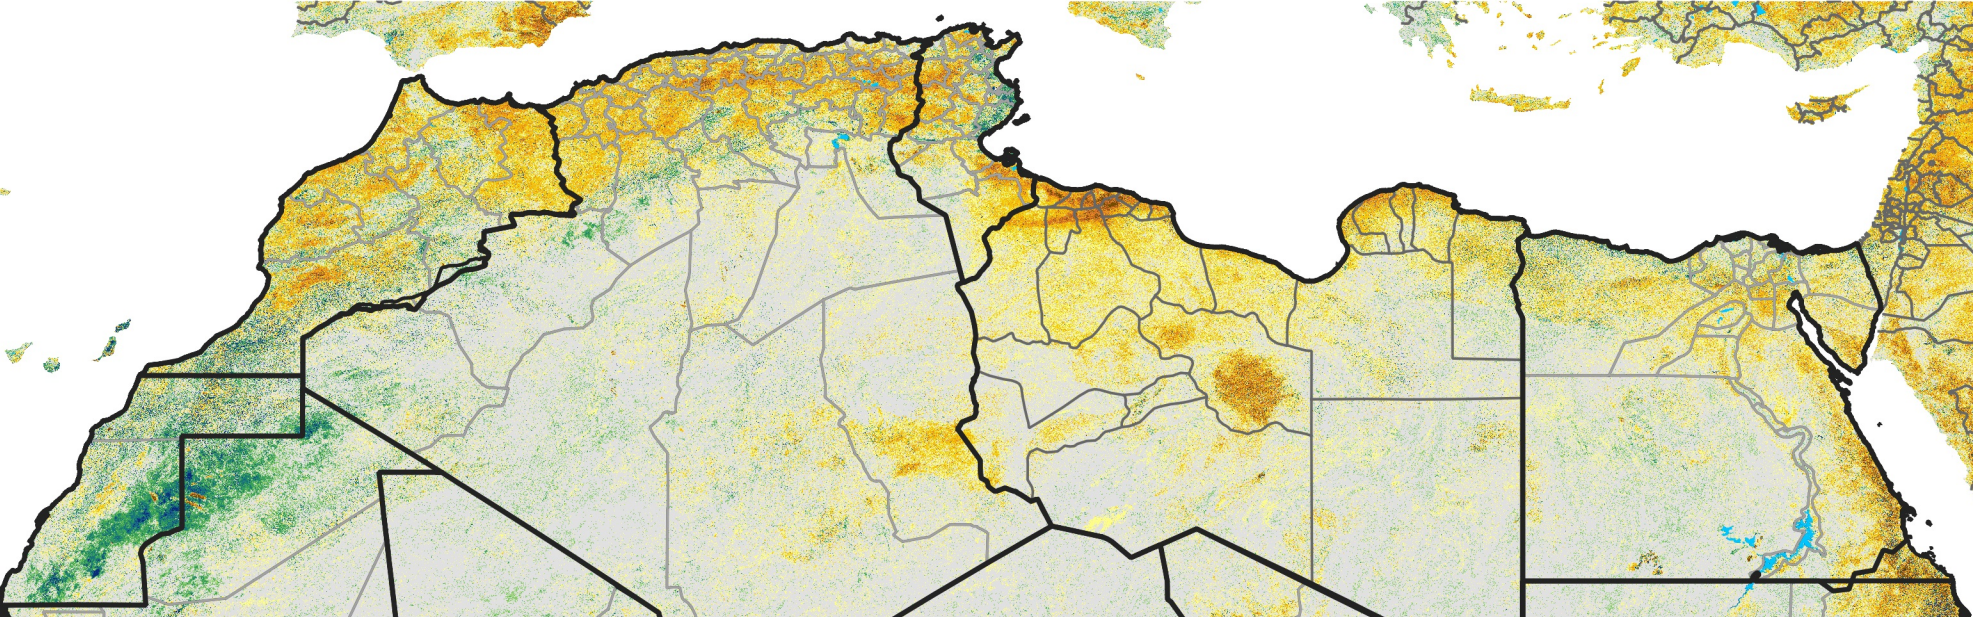

# North Africa Percent of Mean NDVI

2016 / Mean (2012 - 2021)  
Period 63 / Nov 06 - 15, 2016