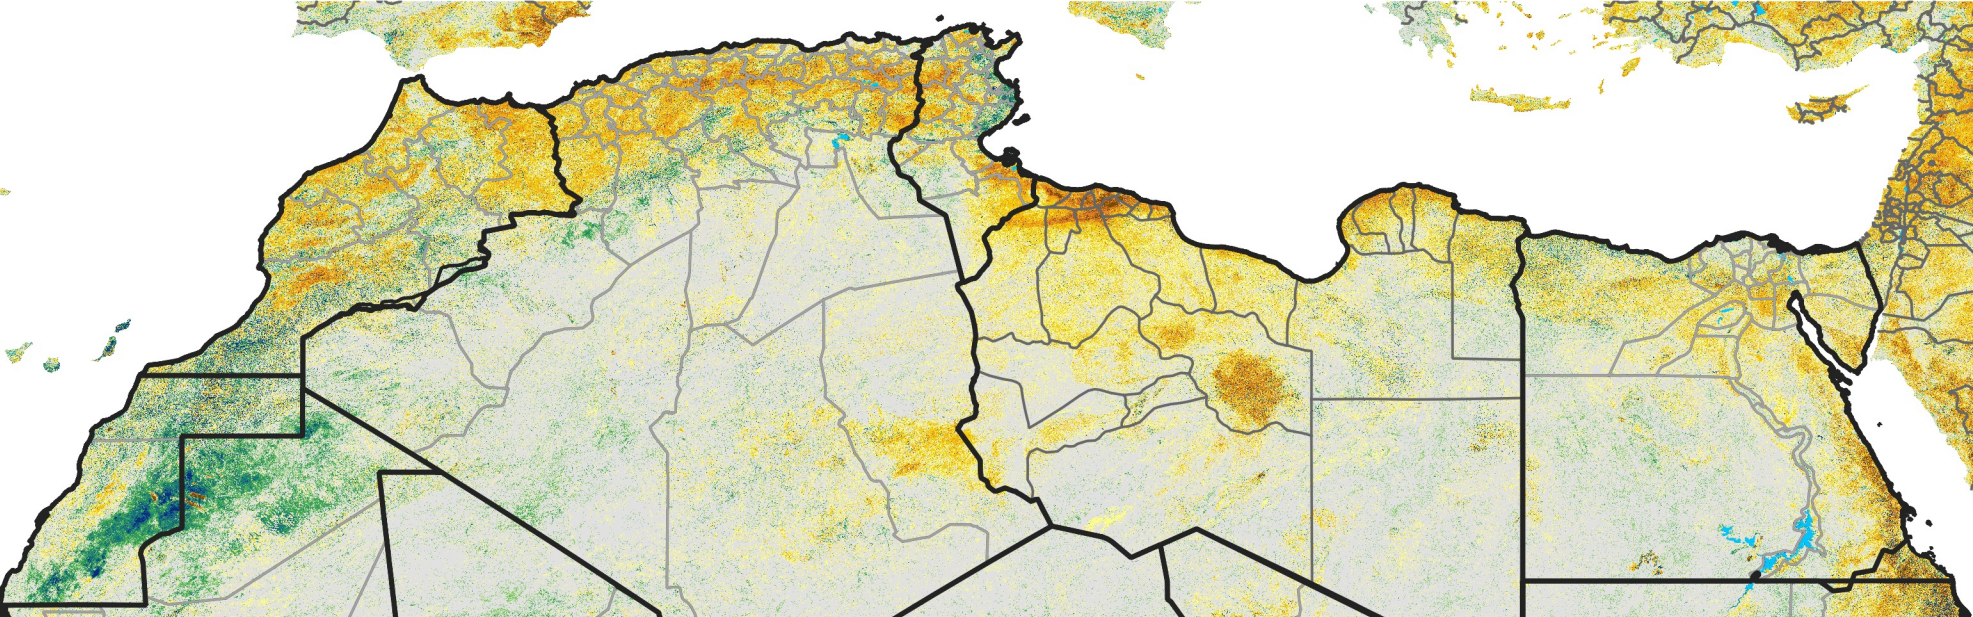

North Africa Percent of Mean NDVI

2016 / Mean (2012 - 2021)
Period 64 / Nov 11 - 20, 2016

Percent of Normal