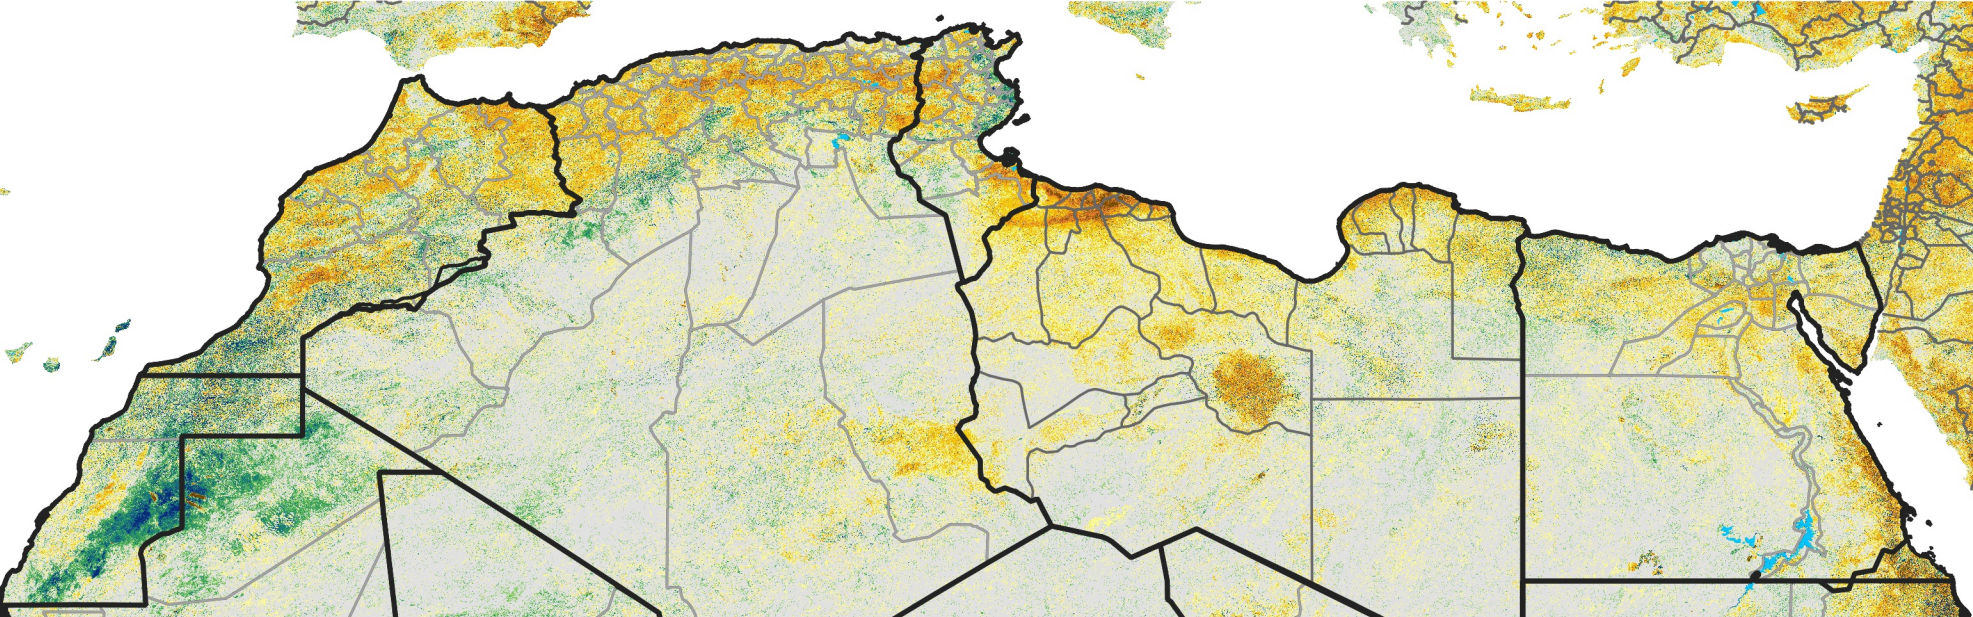

North Africa Percent of Mean NDVI

2016 / Mean (2012 - 2021)
Period 65 / Nov 16 - 25, 2016

Percent of Normal