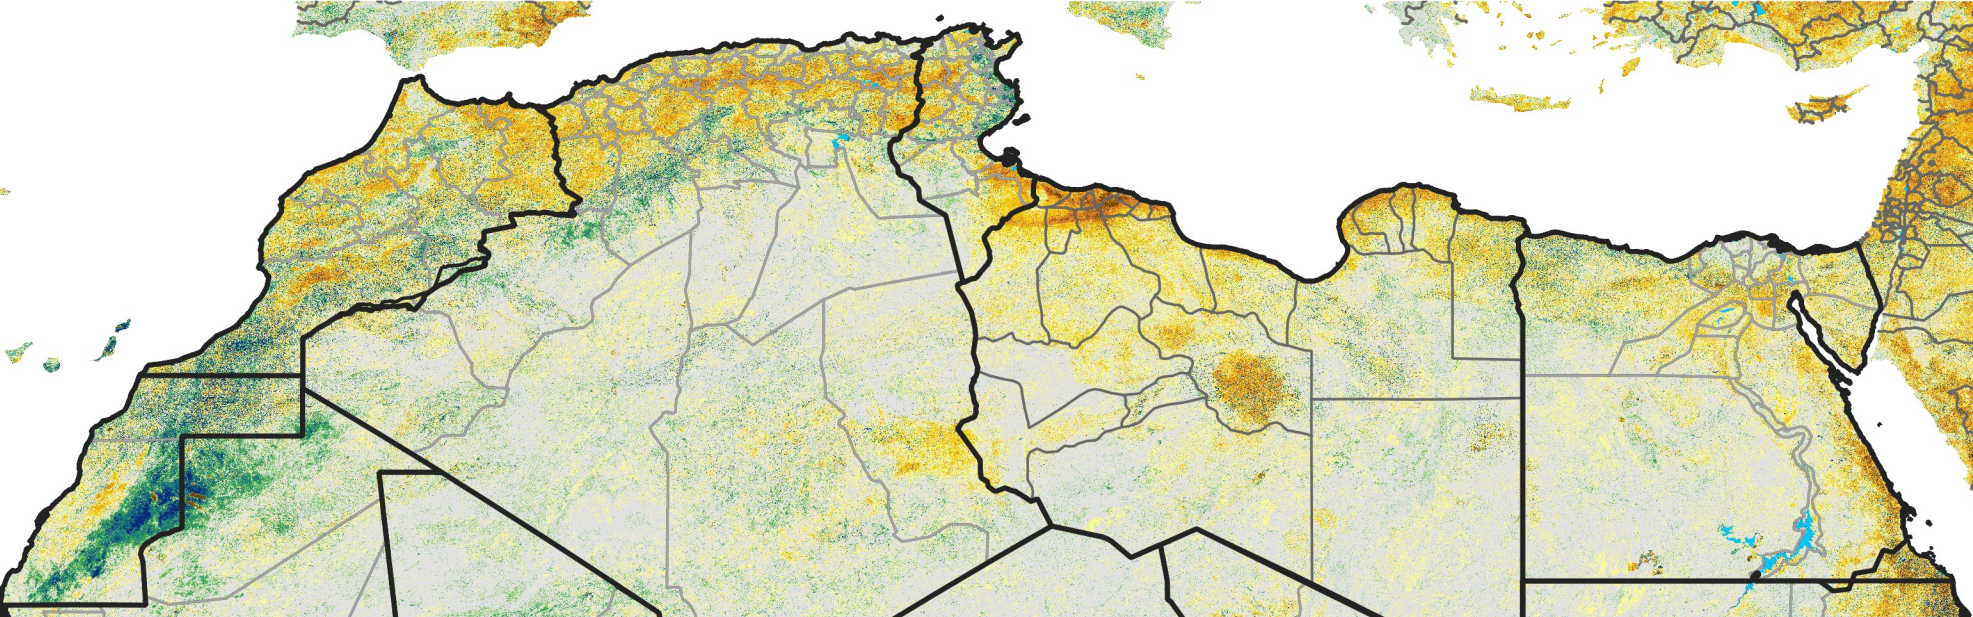

# North Africa Percent of Mean NDVI

2016 / Mean (2012 - 2021)  
Period 66 / Nov 21 - 30, 2016