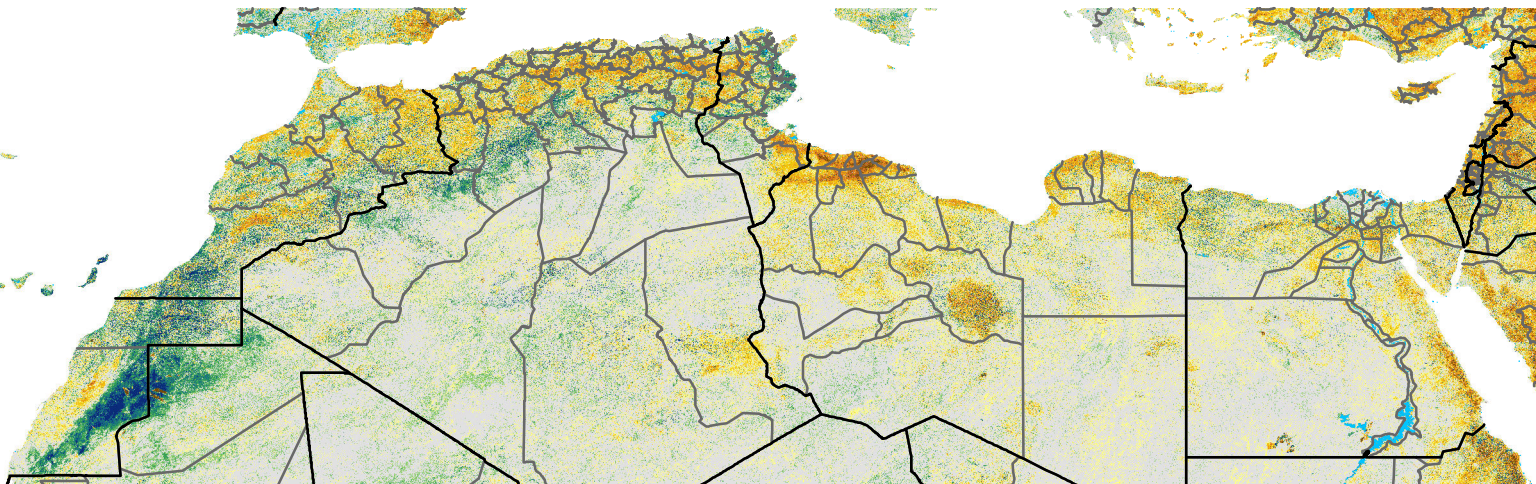

North Africa Percent of Mean NDVI

Period 68 / Dec 01 - 10, 2016

Percent of Normal