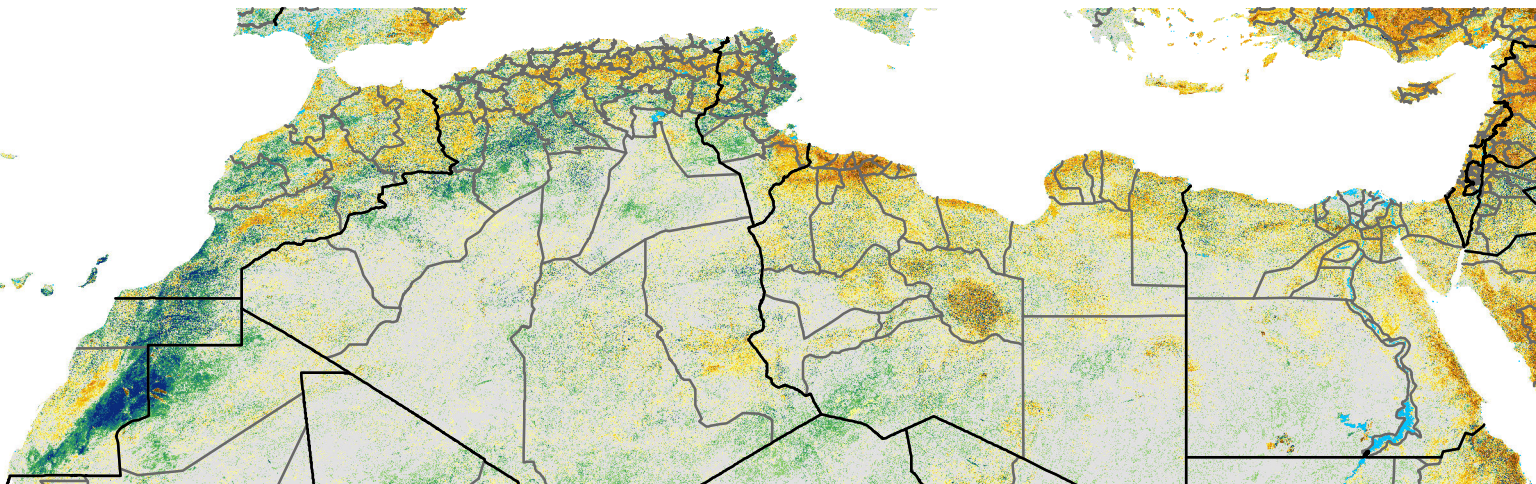

North Africa Percent of Mean NDVI

Period 70 / Dec 11 - 20, 2016

Percent of Normal