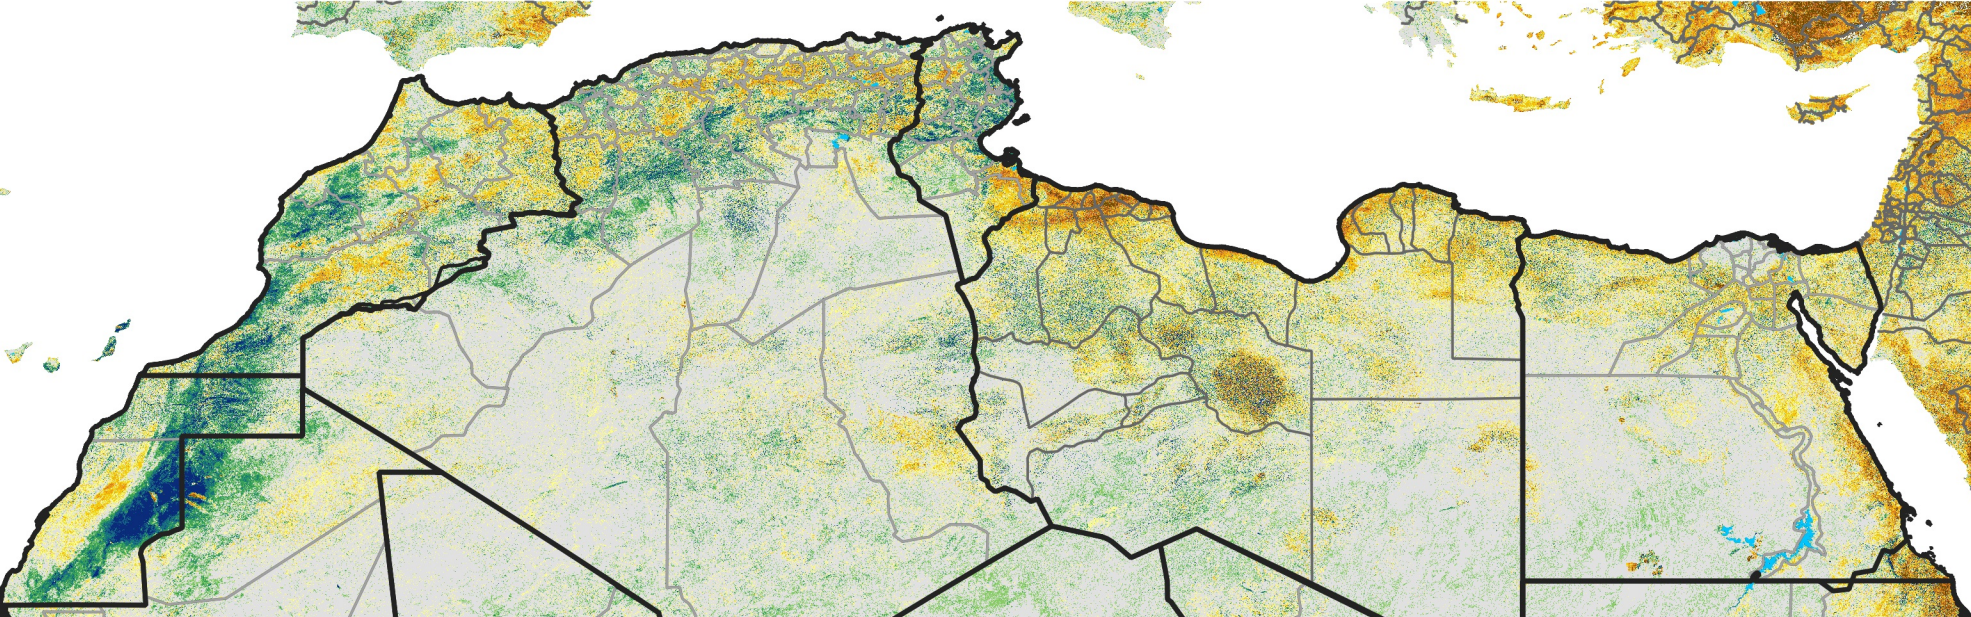

North Africa Percent of Mean NDVI

2016 / Mean (2012 - 2021)
Period 72 / Dec 21 - 31, 2016

Percent of Normal