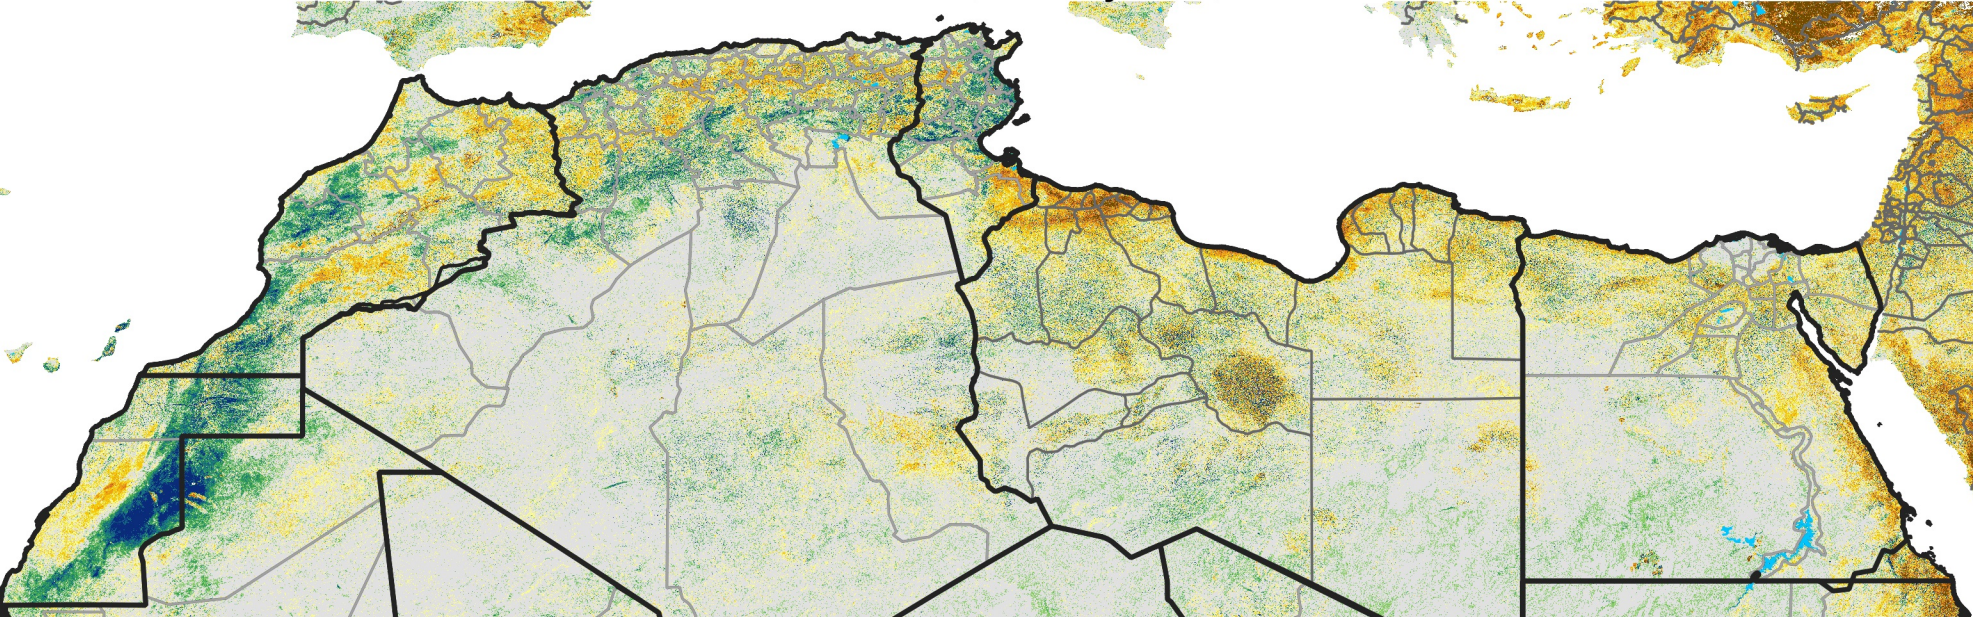

North Africa Percent of Mean NDVI

2017 / Mean (2012 - 2021)
Period 01 / Dec 26, 2016 - Jan 05, 2017

Percent of Normal