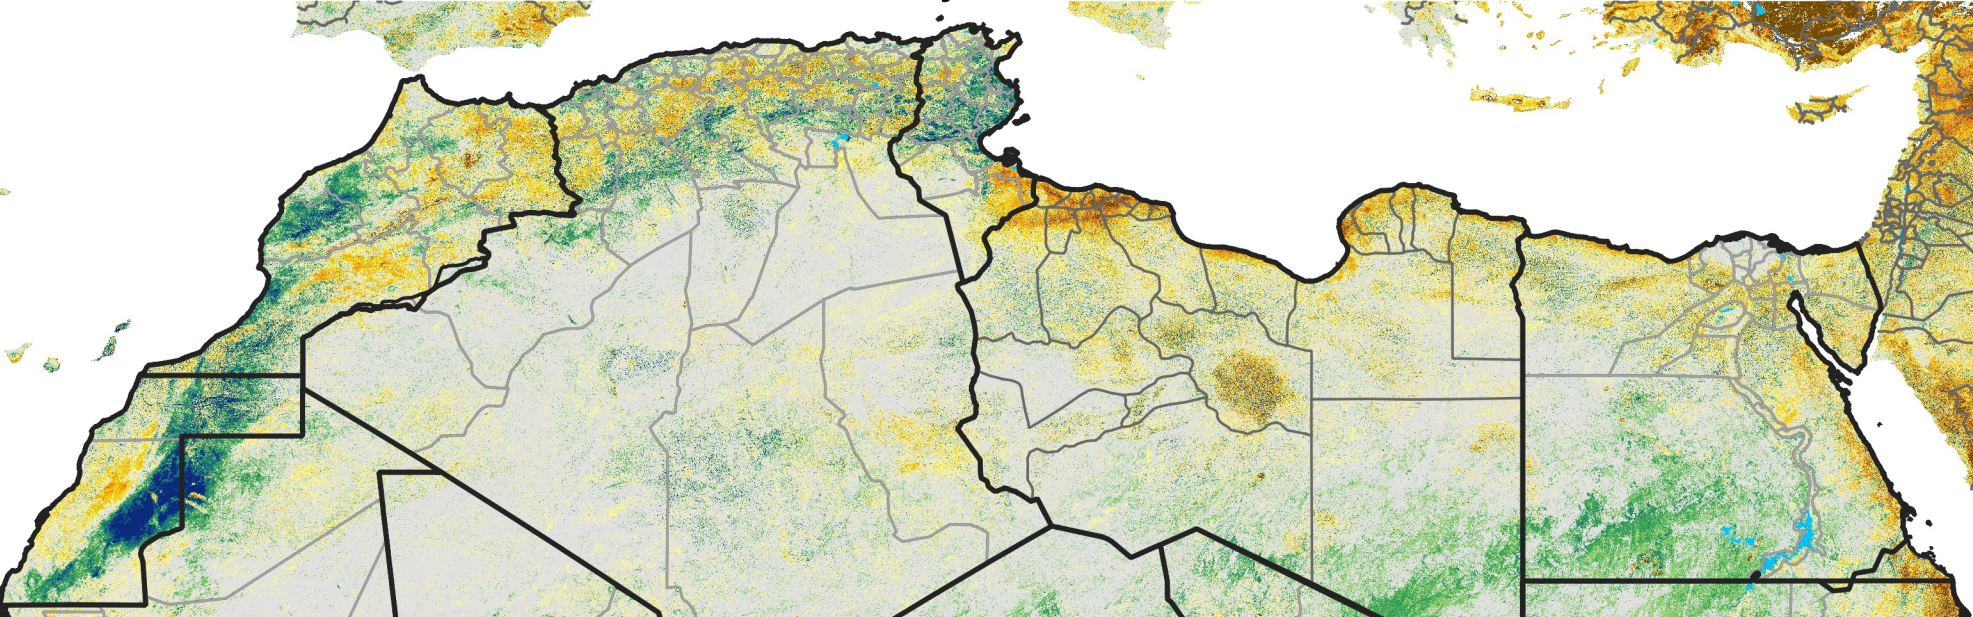

North Africa Percent of Mean NDVI

2017 / Mean (2012 - 2021)

Period 03 / Jan 06 - 15, 2017

Percent of Normal