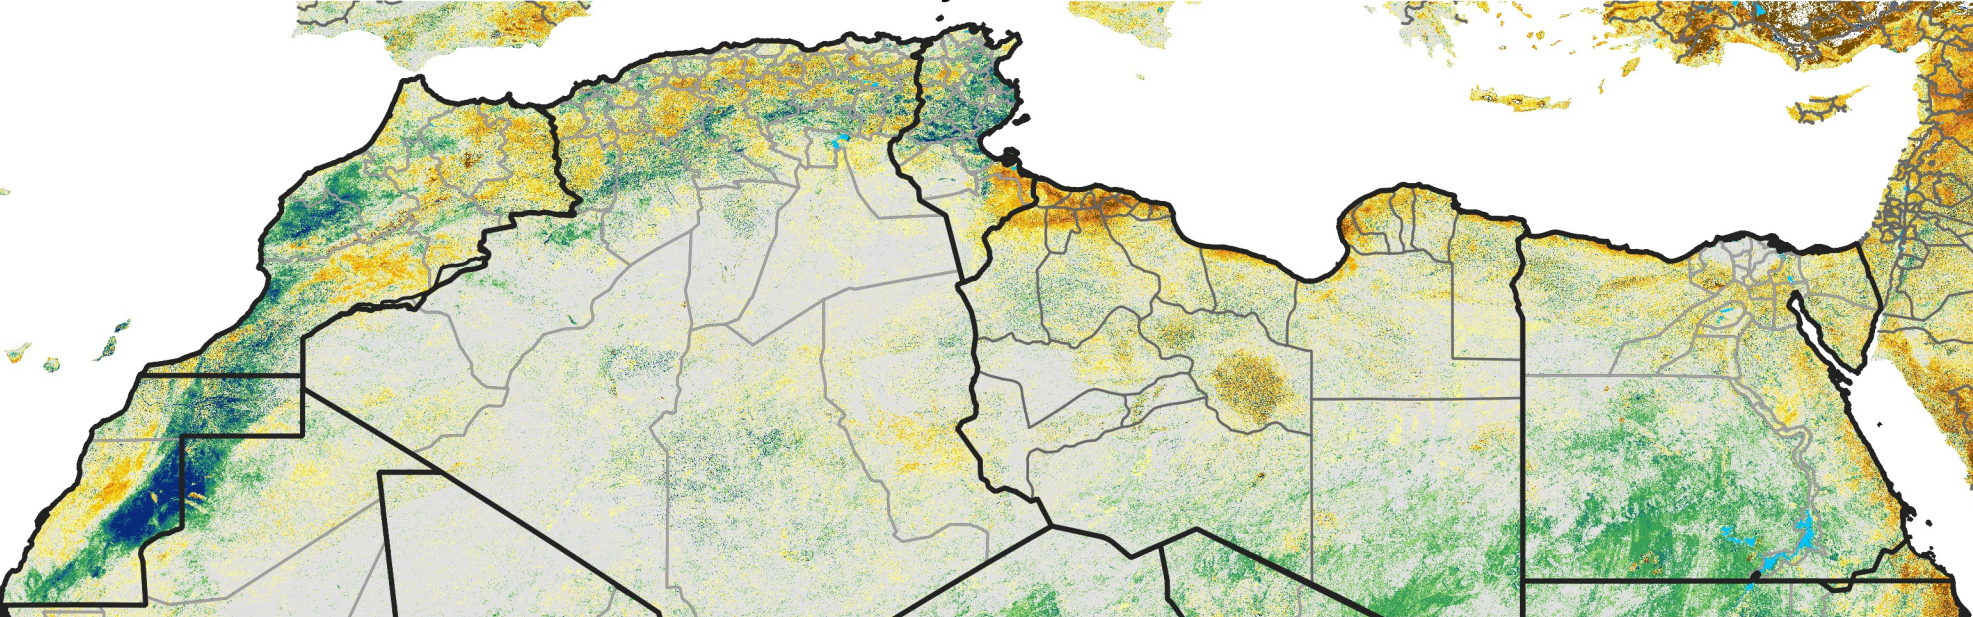

North Africa Percent of Mean NDVI

2017 / Mean (2012 - 2021)

Period 04 / Jan 11 - 20, 2017

Percent of Normal