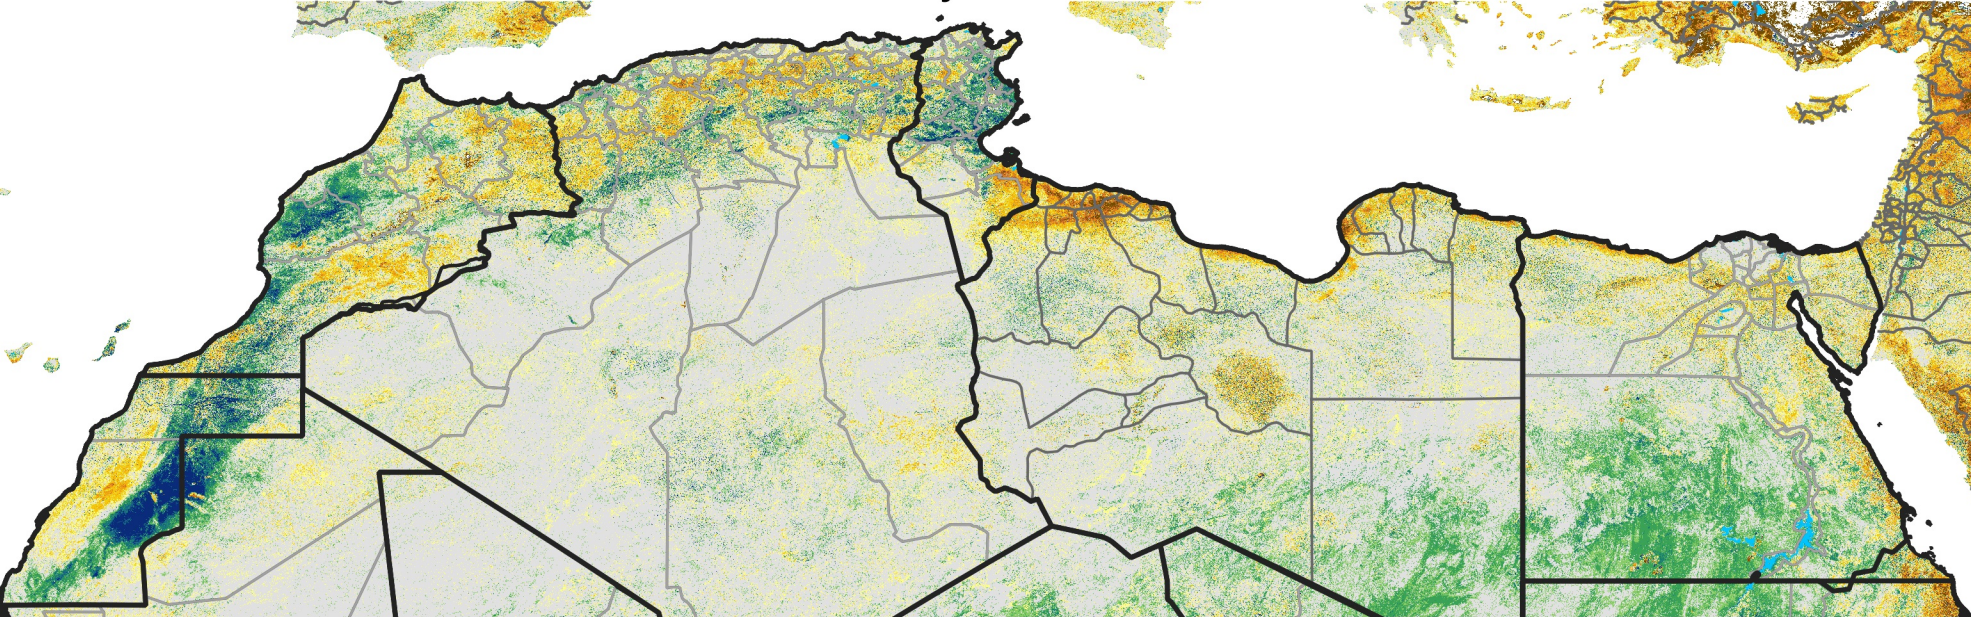

North Africa Percent of Mean NDVI

2017 / Mean (2012 - 2021)

Period 05 / Jan 16 - 25, 2017

Percent of Normal