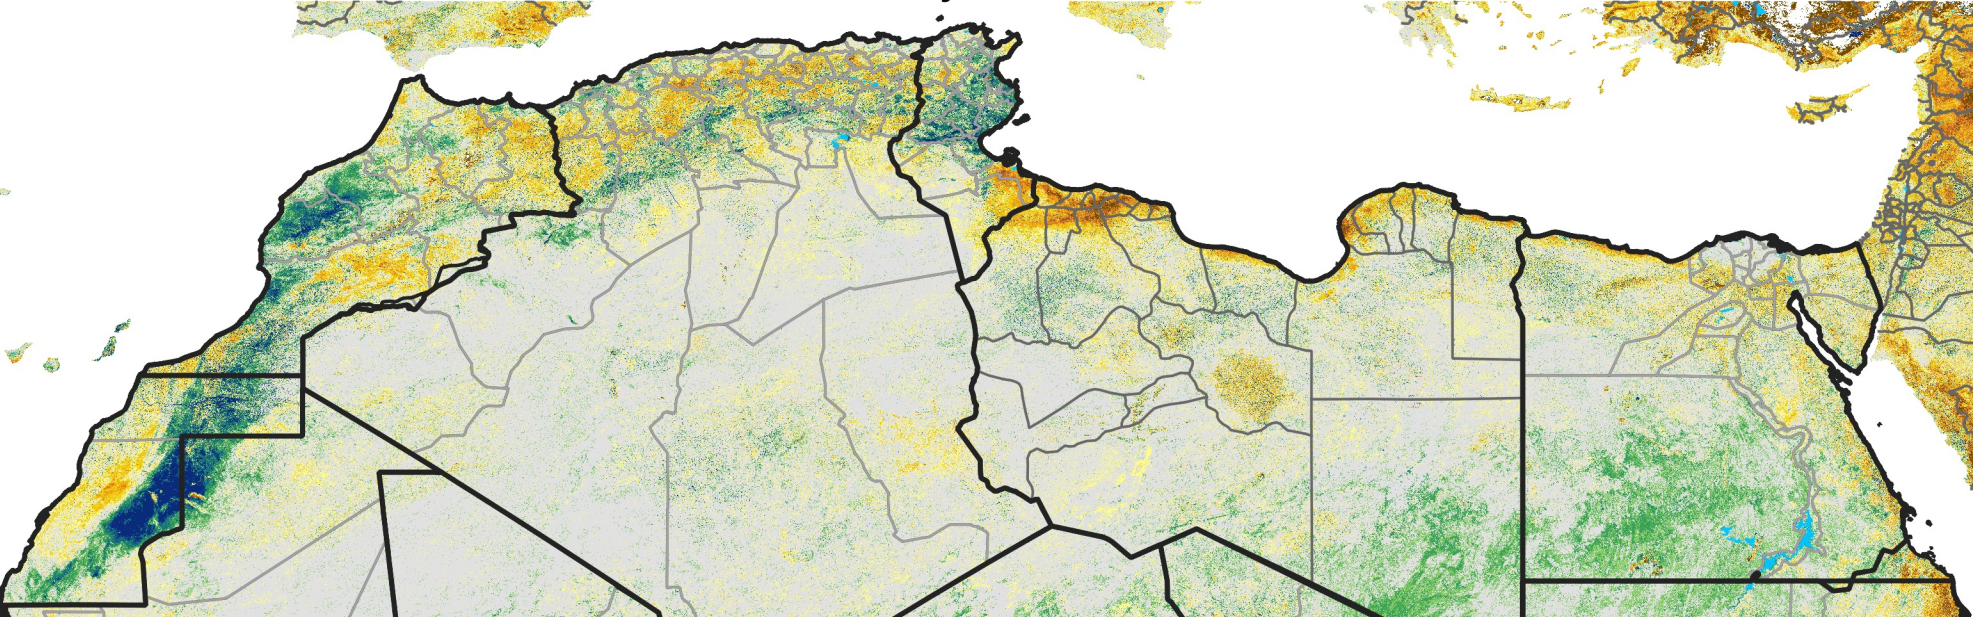

North Africa Percent of Mean NDVI

2017 / Mean (2012 - 2021)

Period 06 / Jan 21 - 31, 2017

Percent of Normal