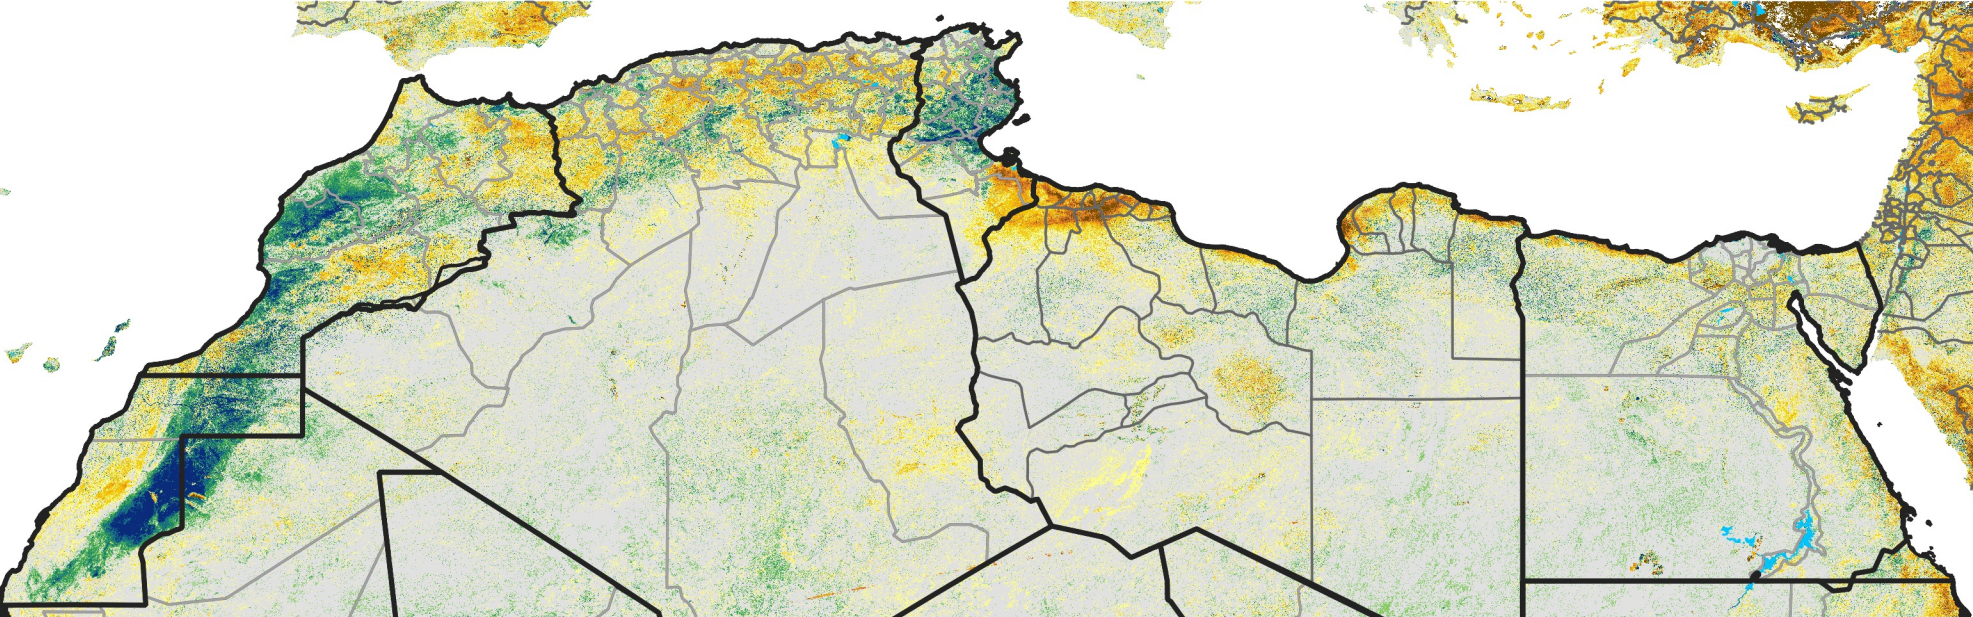

North Africa Percent of Mean NDVI

2017 / Mean (2012 - 2021)
Period 09 / Feb 06 - 15, 2017

Percent of Normal