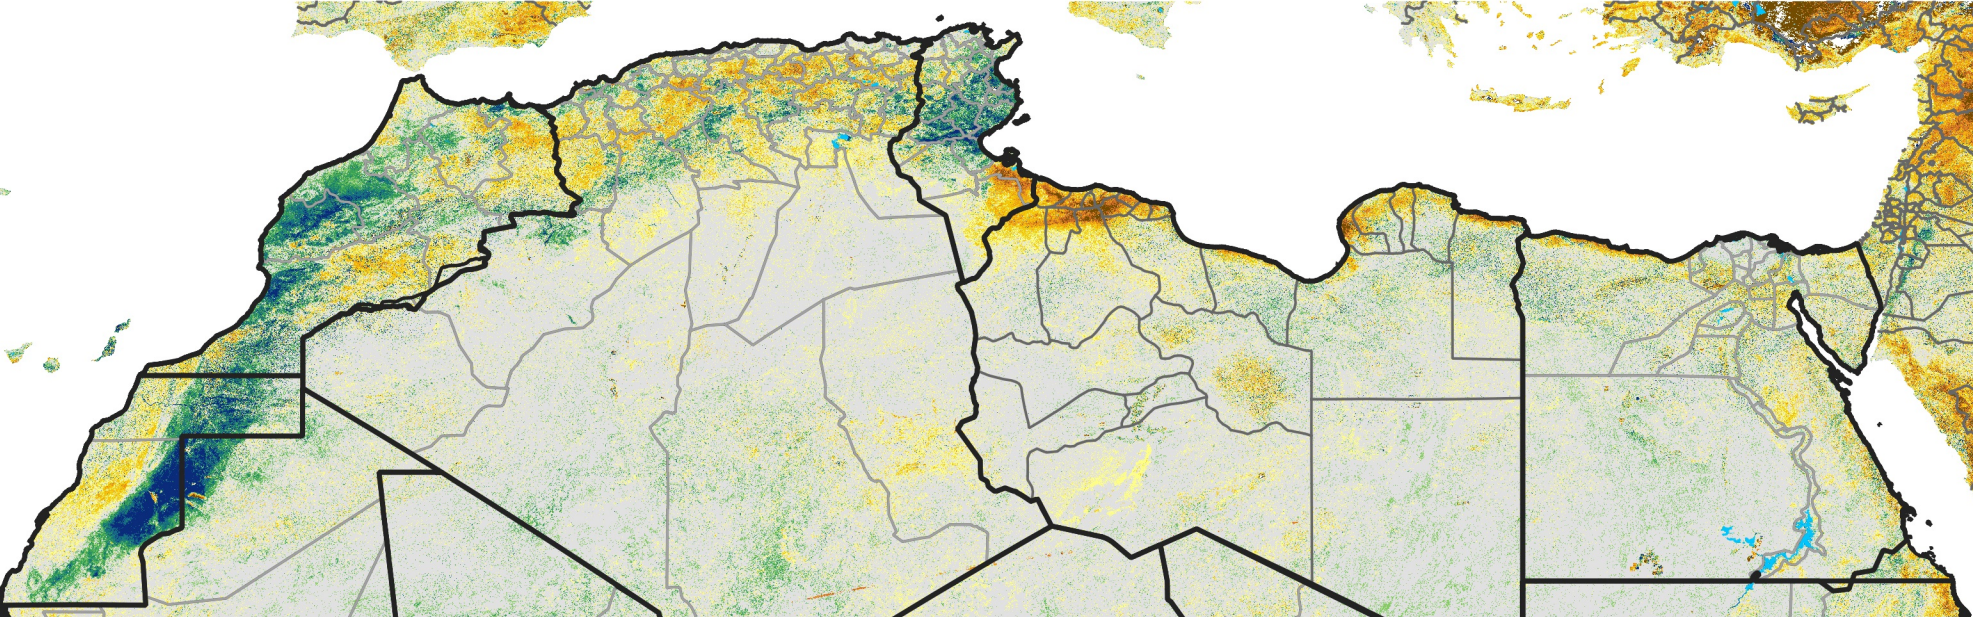

North Africa Percent of Mean NDVI

2017 / Mean (2012 - 2021)
Period 10 / Feb 11 - 20, 2017

Percent of Normal