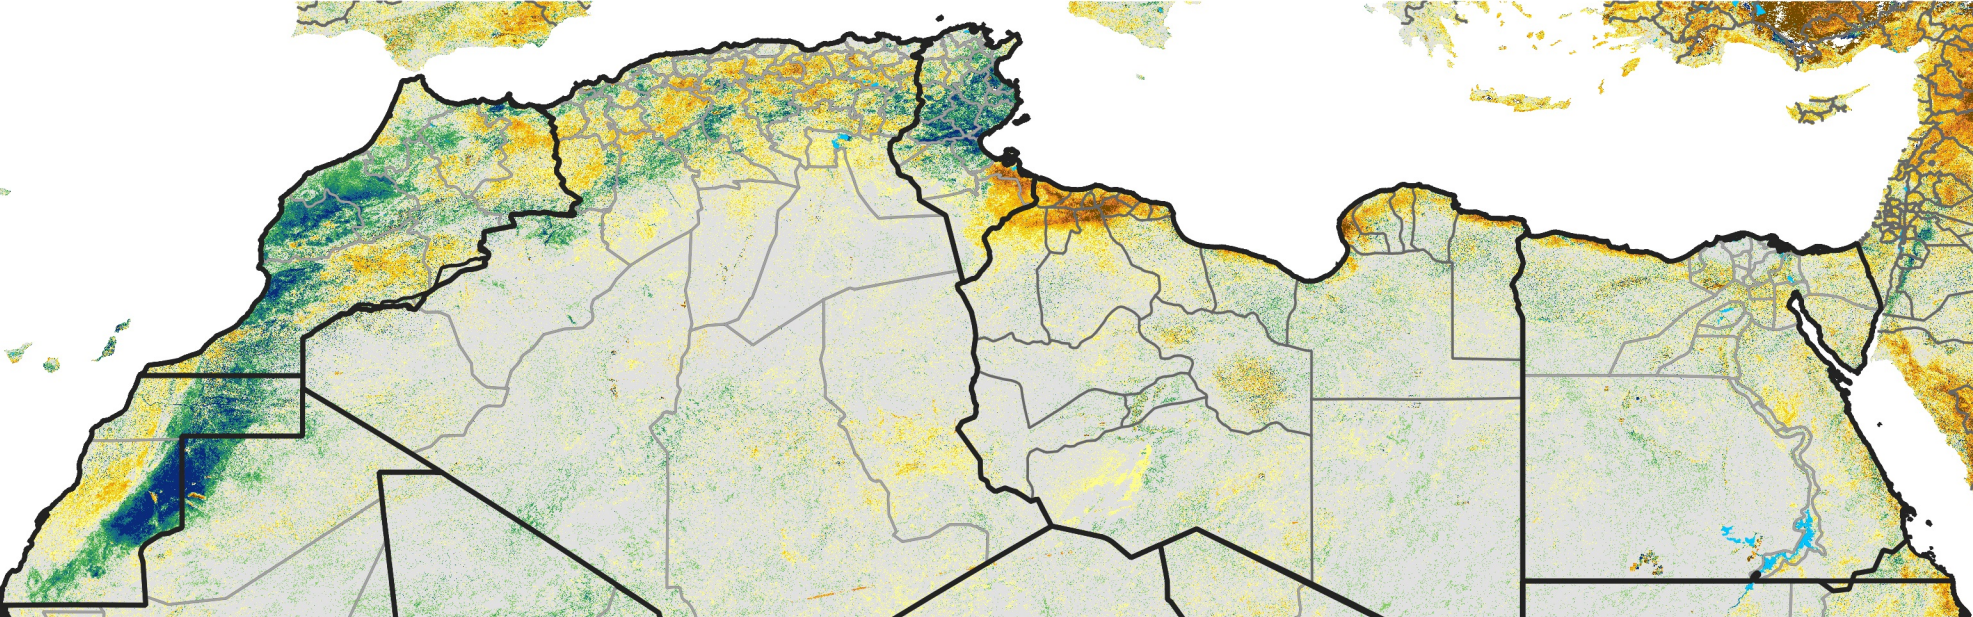

North Africa Percent of Mean NDVI

2017 / Mean (2012 - 2021)
Period 11 / Feb 16 - 25, 2017

Percent of Normal