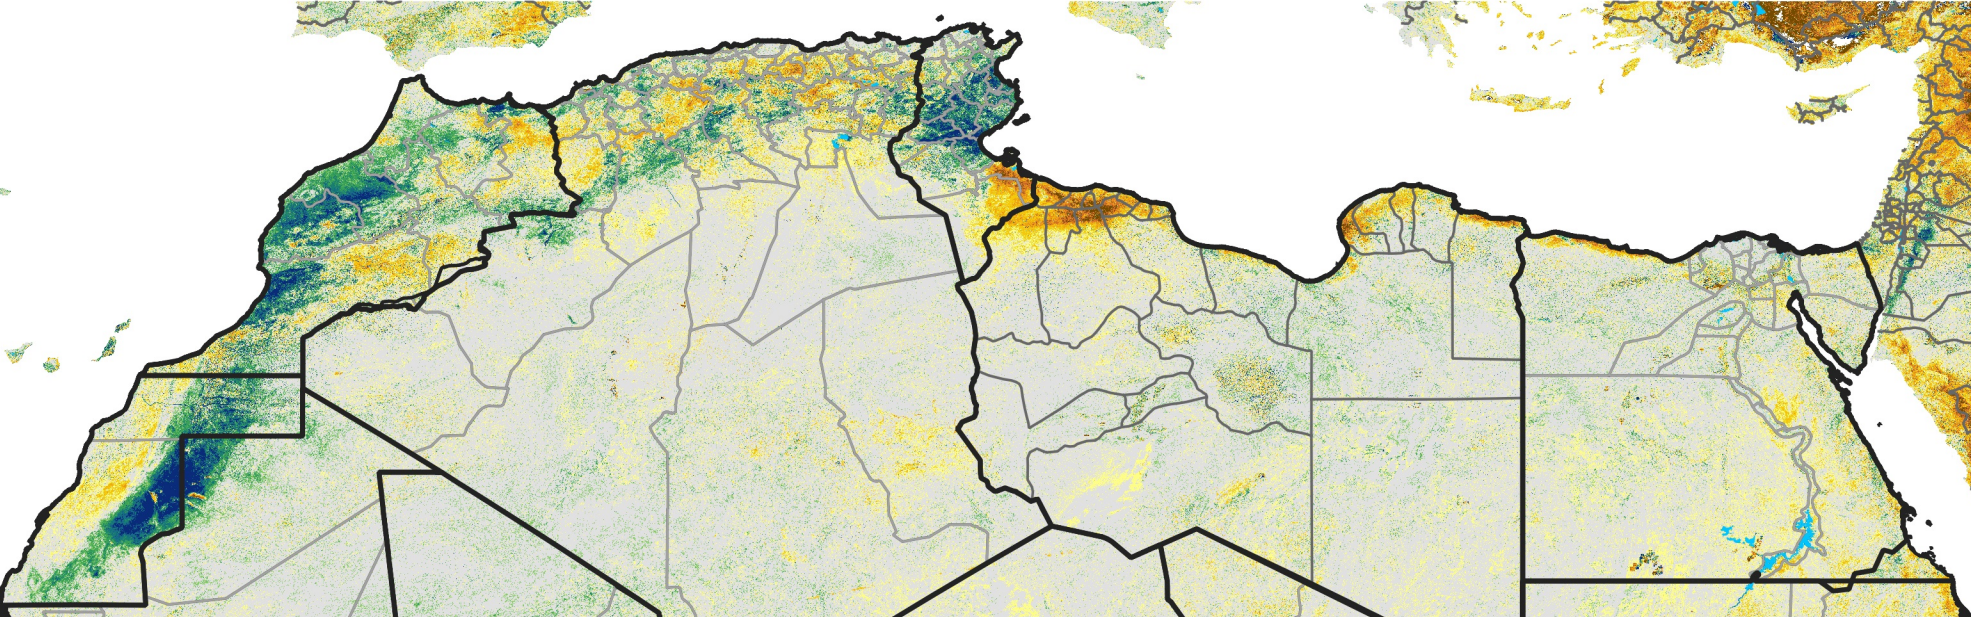

North Africa Percent of Mean NDVI

2017 / Mean (2012 - 2021)
Period 13 / Feb 26 - Mar 05, 2017

Percent of Normal