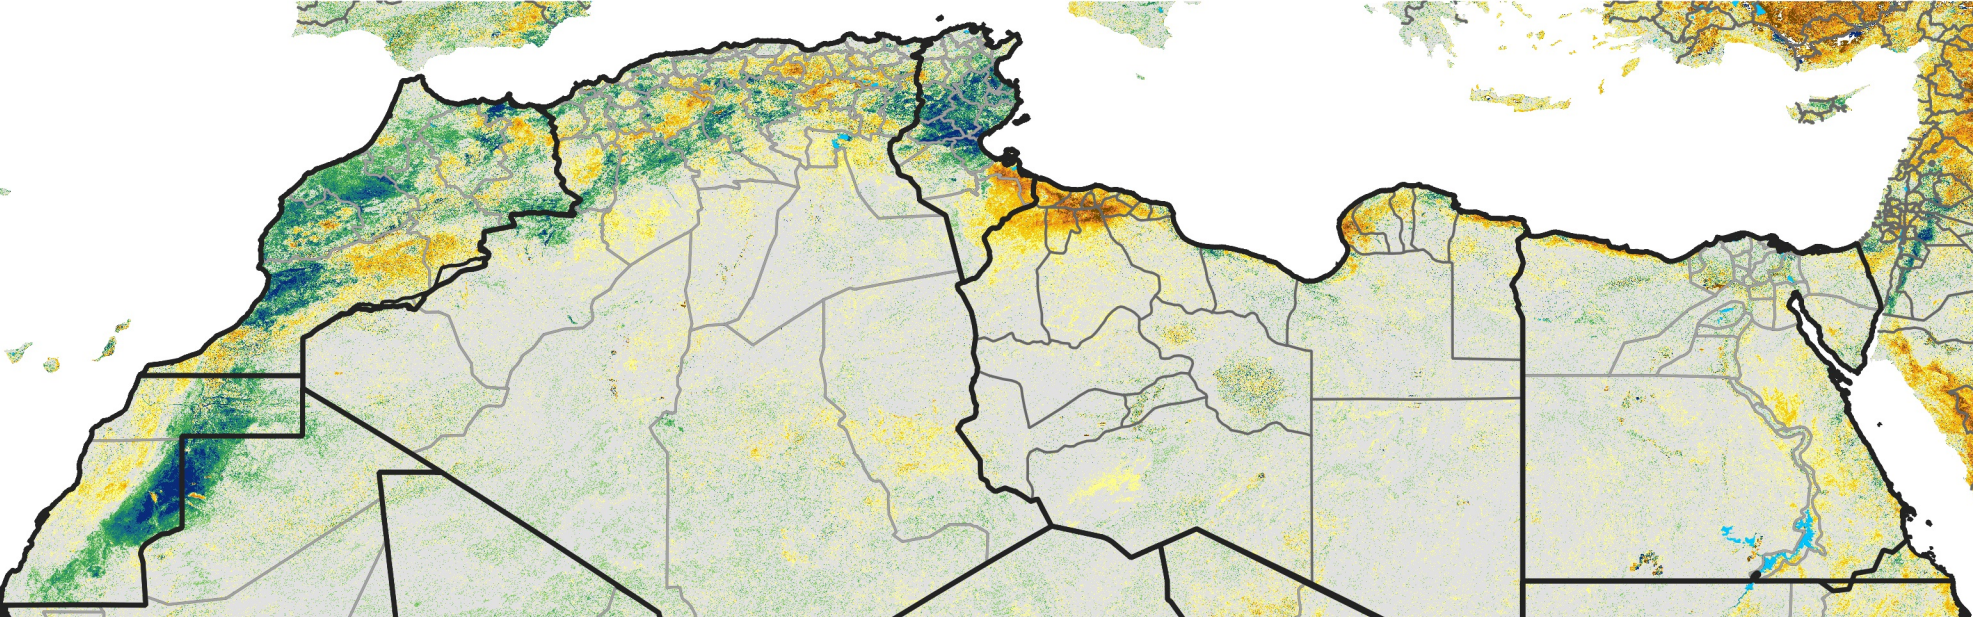

North Africa Percent of Mean NDVI

2017 / Mean (2012 - 2021)
Period 16 / Mar 11 - 20, 2017

Percent of Normal