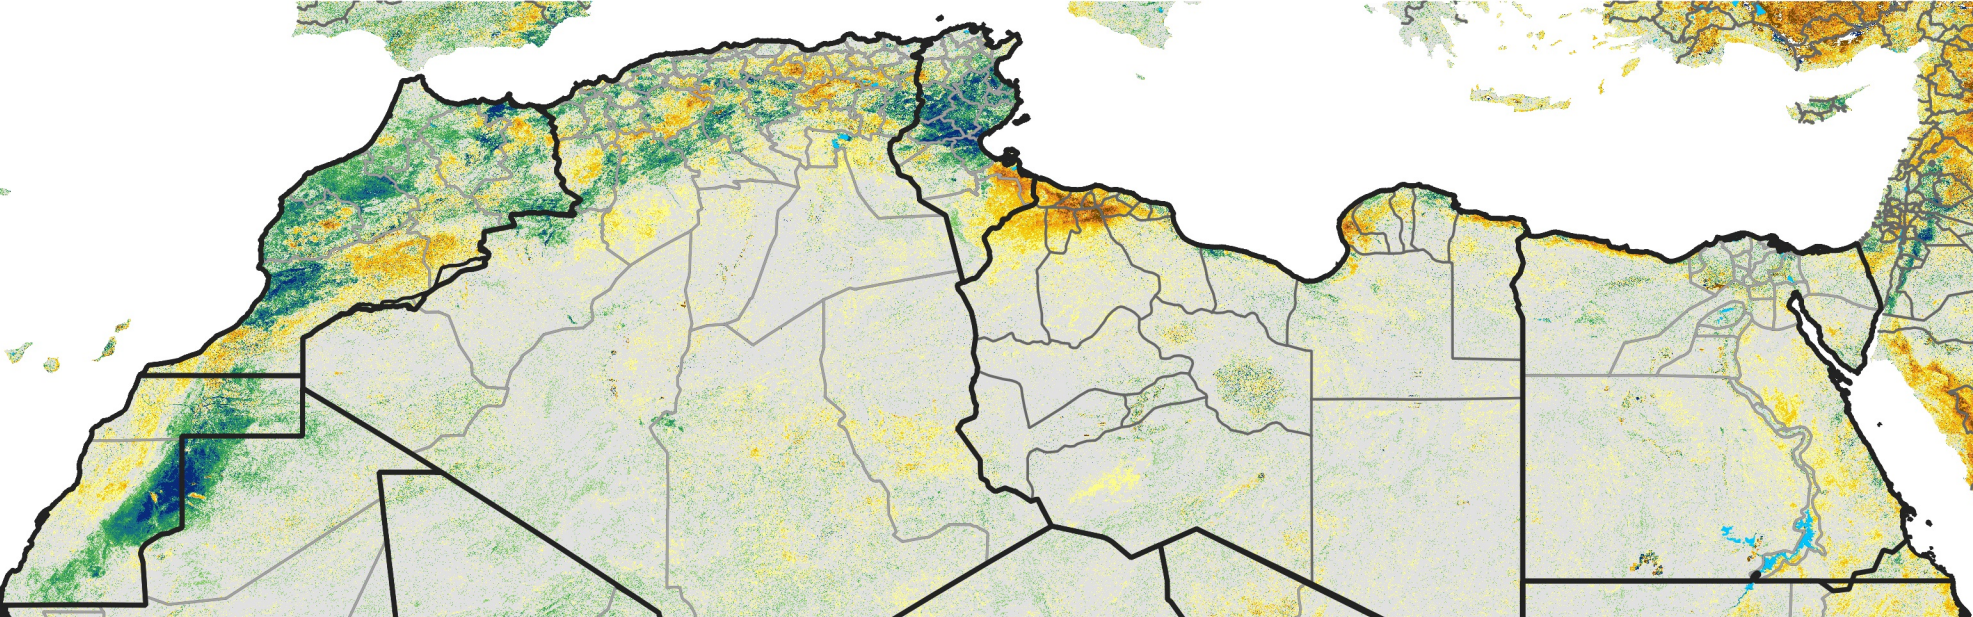

North Africa Percent of Mean NDVI

2017 / Mean (2012 - 2021)
Period 17 / Mar 16 - 25, 2017

Percent of Normal