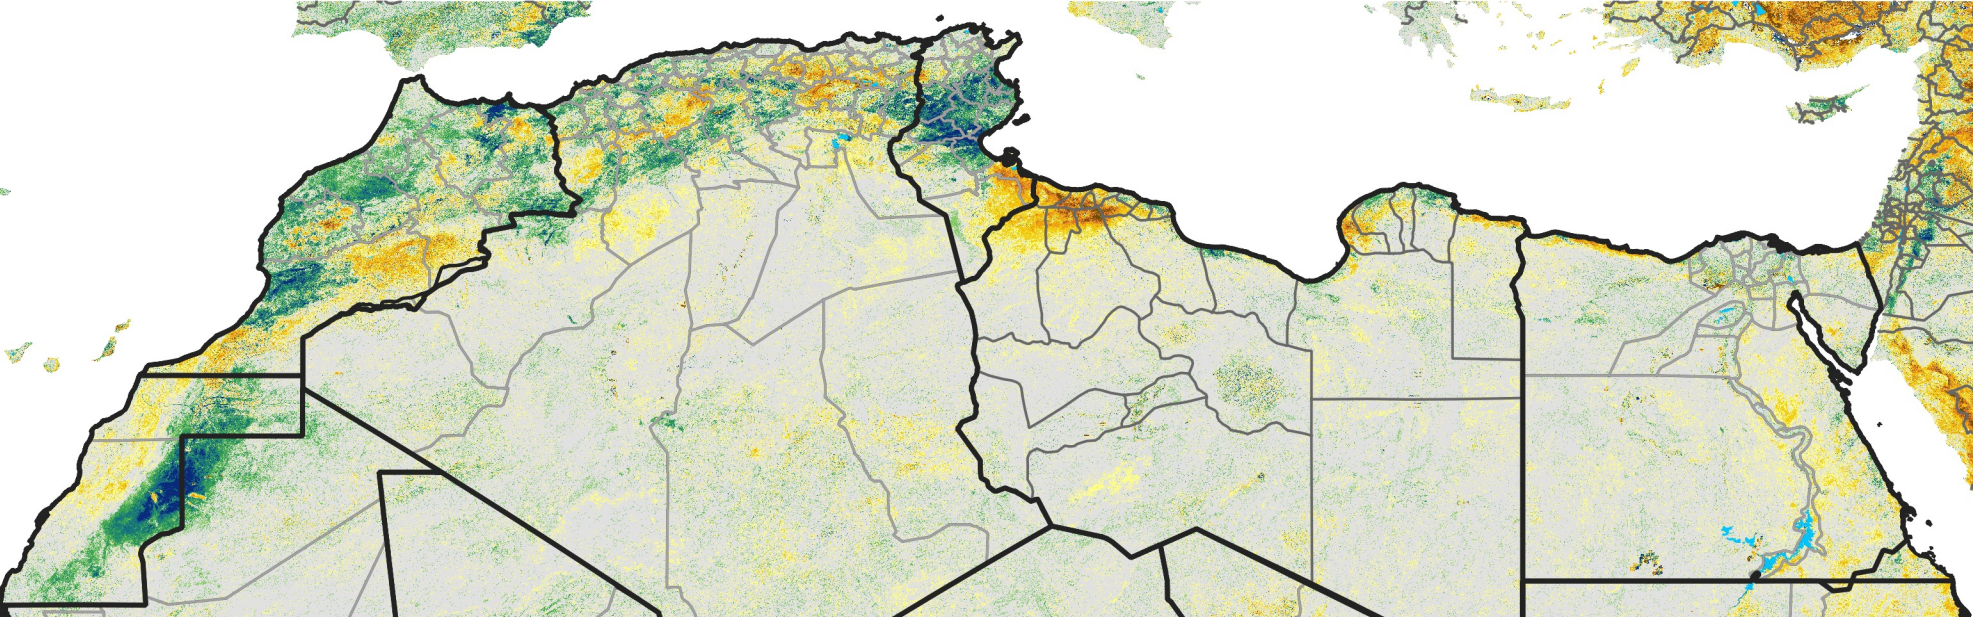

North Africa Percent of Mean NDVI

2017 / Mean (2012 - 2021)
Period 18 / Mar 21 - 31, 2017

Percent of Normal