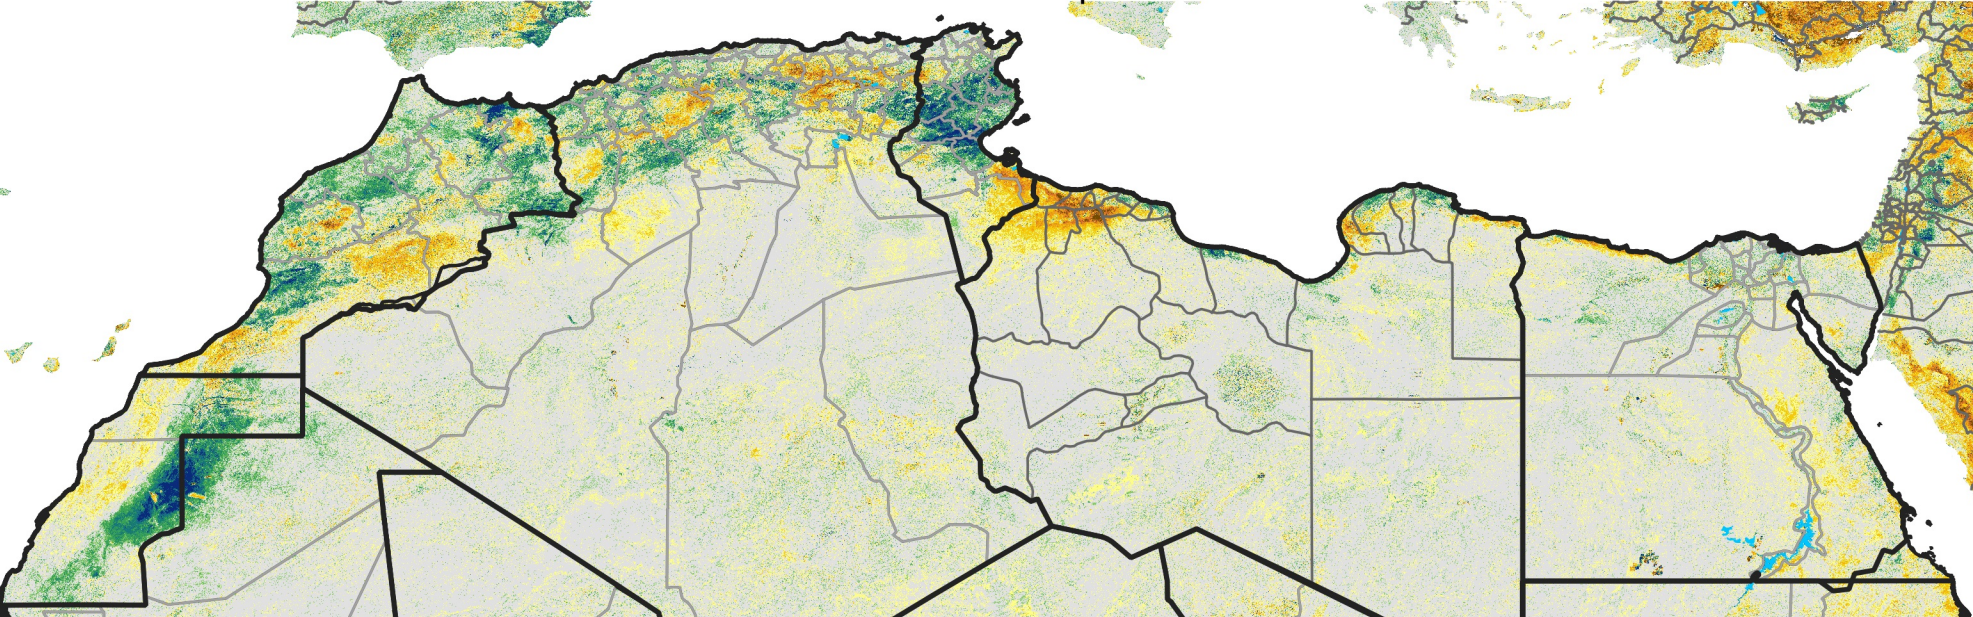

North Africa Percent of Mean NDVI

2017 / Mean (2012 - 2021)
Period 19 / Mar 26 - Apr 05, 2017

Percent of Normal